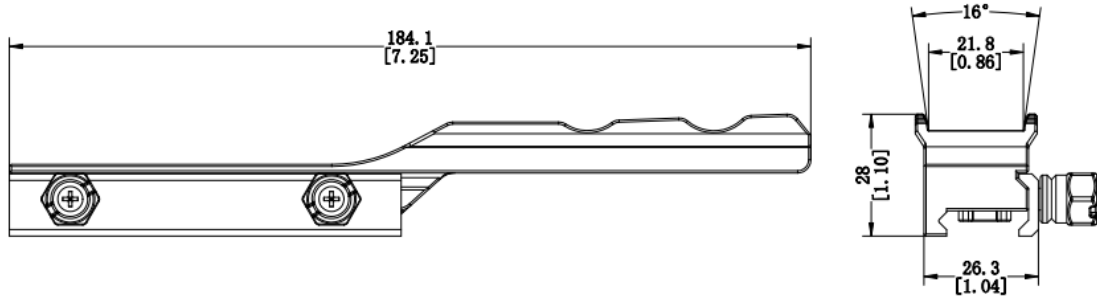

HM-R-WP

Rail

The HM-R-WP Rail is used for thermal image scope.

Specification

GENERAL	
DIMENSION	184.1 mm × 26.3 mm × 28 mm (7.25" × 1.04" × 1.10")
WEIGHT	150 g
ACCESSORY	Wrench, Screw, Ring, Weaver block (4.4), Weaver block (3.6), Picatinny block
MOUNTING DIAMETER	Picatinny Interface, Weaver Interface

Available Model

HM-R-WP

Dimension

Unit: mm [inch]

This section promotes the HIKMICRO SIGHT mobile application. On the left is the app's icon, which consists of a black square with a white stylized 'H' and a green square. Next to it is a smartphone displaying the app's interface. To the right are two QR codes for downloading the app. Above the left QR code is the "Download on the App Store" logo, and above the right QR code is the "GET IT ON Google Play" logo. Below the app icon and smartphone is the text "HIKMICRO SIGHT".

Three green shield-shaped icons representing product warranties and detector life. The first shield contains the text "BATTERY" above a large "1" and "YEAR" below it. The second shield contains "FULL PRODUCT" above a large "3" and "YEARS" below it. The third shield contains "DETECTOR" above a large "10" and "YEARS" below it.