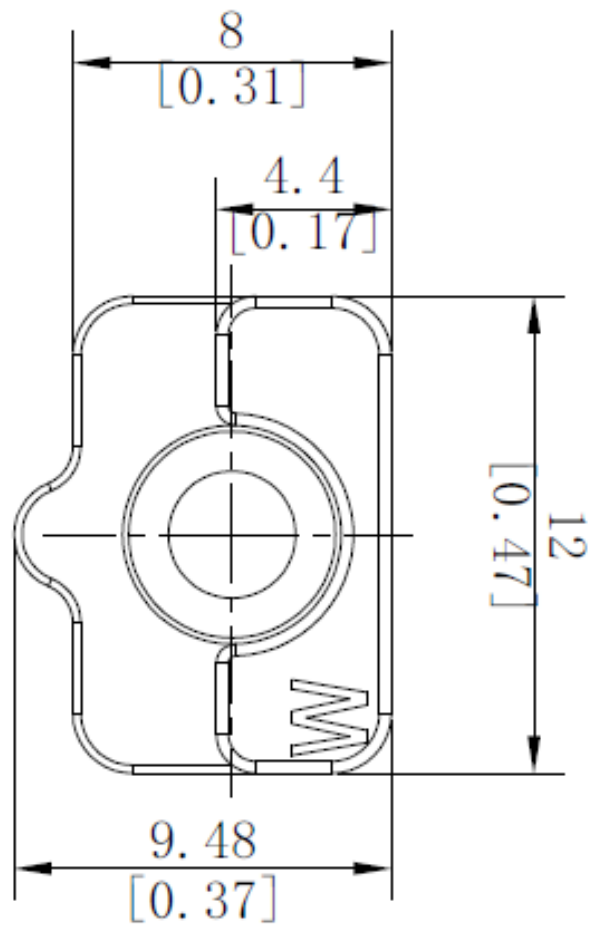

HM-R-WP

Rail

The HM-R-WP Rail is used for thermal image scope.

Specification

GENERAL	
DIMENSION	184.1 mm × 26.3 mm × 28 mm (7.25" × 1.04" × 1.10")
WEIGHT	150 g
ACCESSORY	Wrench, Screw, Ring, Weaver block (4.4), Weaver block (3.6), Picatinny block
MOUNTING DIAMETER	Picatinny Interface, Weaver Interface

Available Model

HM-R-WP

Dimension

Unit: mm [inch]

This section promotes the HIKMICRO SIGHT mobile application. On the left is the app's icon, which consists of a black square with a white stylized 'H' and a green square. Next to it is a smartphone displaying the app's interface. To the right are two QR codes for downloading the app. Above the left QR code is the "Download on the App Store" logo, and above the right QR code is the "GET IT ON Google Play" logo. Below the app icon and smartphone is the text "HIKMICRO SIGHT".

Three green shield-shaped icons representing product warranties and detector life. The first shield contains the text "BATTERY" above a large "1" and "YEAR" below it. The second shield contains "FULL PRODUCT" above a large "3" and "YEARS" below it. The third shield contains "DETECTOR" above a large "10" and "YEARS" below it.