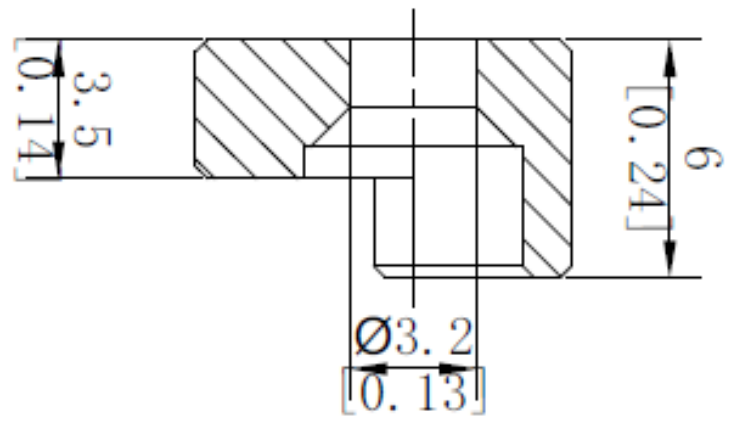

HM-R-WP

Rail

The HM-R-WP Rail is used for thermal image scope.

Specification

GENERAL	
DIMENSION	184.1 mm × 26.3 mm × 28 mm (7.25" × 1.04" × 1.10")
WEIGHT	150 g
ACCESSORY	Wrench, Screw, Ring, Weaver block (4.4), Weaver block (3.6), Picatinny block
MOUNTING DIAMETER	Picatinny Interface, Weaver Interface

Available Model

HM-R-WP

Dimension

Unit: mm [inch]

This section promotes the HIKMICRO SIGHT mobile application. On the left is the app's icon, which consists of a black square with a white stylized 'H' and a green square. Next to it is a smartphone displaying the app's interface. To the right are two QR codes for downloading the app. Above the left QR code is the "Download on the App Store" logo, and above the right QR code is the "GET IT ON Google Play" logo. Below the app icon and smartphone is the text "HIKMICRO SIGHT".