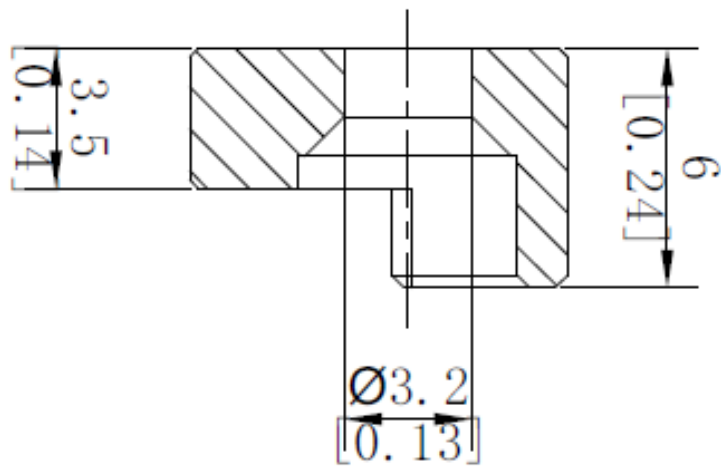

HM-R-WP

Rail

The HM-R-WP Rail is used for thermal image scope.

Specification

GENERAL	
DIMENSION	184.1 mm × 26.3 mm × 28 mm (7.25" × 1.04" × 1.10")
WEIGHT	150 g
ACCESSORY	Wrench, Screw, Ring, Weaver block (4.4), Weaver block (3.6), Picatinny block
MOUNTING DIAMETER	Picatinny Interface, Weaver Interface

Available Model

HM-R-WP

Dimension

Unit: mm [inch]

This section promotes the HIKMICRO SIGHT mobile application. On the left is the app's icon, which consists of a black square with a white stylized 'H' and a green square. Next to it is a smartphone displaying the app's interface. To the right are two QR codes for downloading the app. Above the left QR code is the "Download on the App Store" logo, and above the right QR code is the "GET IT ON Google Play" logo. Below the app icon and smartphone is the text "HIKMICRO SIGHT".

Three green shield-shaped icons representing product warranties and detector life. The first shield contains the text "BATTERY" above a large "1" and "YEAR" below it. The second shield contains "FULL PRODUCT" above a large "3" and "YEARS" below it. The third shield contains "DETECTOR" above a large "10" and "YEARS" below it.