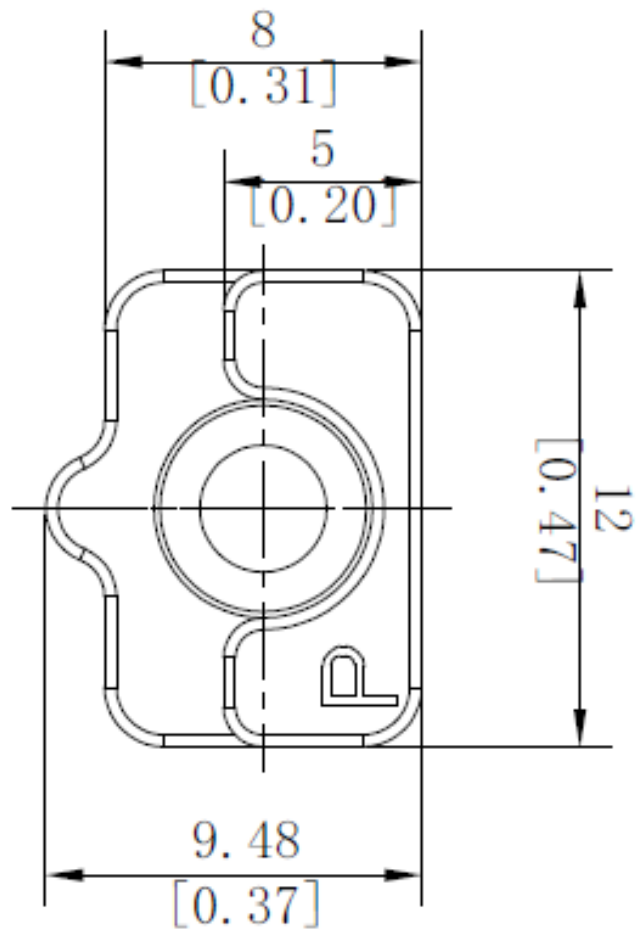

HM-R-WP

Rail

The HM-R-WP Rail is used for thermal image scope.

Specification

GENERAL	
DIMENSION	184.1 mm × 26.3 mm × 28 mm (7.25" × 1.04" × 1.10")
WEIGHT	150 g
ACCESSORY	Wrench, Screw, Ring, Weaver block (4.4), Weaver block (3.6), Picatinny block
MOUNTING DIAMETER	Picatinny Interface, Weaver Interface

Available Model

HM-R-WP

Dimension

Unit: mm [inch]

This section promotes the HIKMICRO SIGHT mobile application. On the left is the app's icon, which consists of a black square with a white stylized 'H' and a green square. Next to it is a smartphone displaying the app's interface. To the right are two QR codes for downloading the app. Above the left QR code is the "Download on the App Store" logo, and above the right QR code is the "GET IT ON Google Play" logo. Below the app icon and smartphone is the text "HIKMICRO SIGHT".

Three green shield-shaped icons representing product warranties and detector life. The first shield contains the text "BATTERY" above a large "1" and "YEAR" below it. The second shield contains "FULL PRODUCT" above a large "3" and "YEARS" below it. The third shield contains "DETECTOR" above a large "10" and "YEARS" below it.