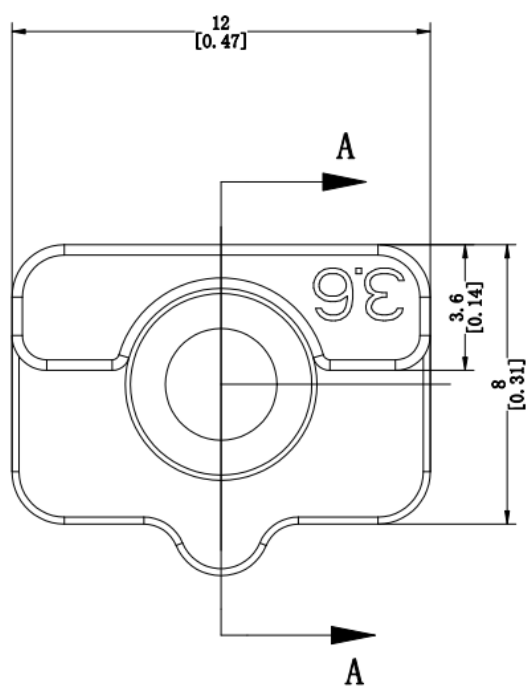

HM-R-WP

Rail

The HM-R-WP Rail is used for thermal image scope.

Specification

GENERAL	
DIMENSION	184.1 mm × 26.3 mm × 28 mm (7.25" × 1.04" × 1.10")
WEIGHT	150 g
ACCESSORY	Wrench, Screw, Ring, Weaver block (4.4), Weaver block (3.6), Picatinny block
MOUNTING DIAMETER	Picatinny Interface, Weaver Interface

Available Model

HM-R-WP

Dimension

Unit: mm [inch]

This section promotes the HIKMICRO SIGHT mobile application. On the left is the app's icon, which consists of a black square with a white stylized 'H' and a green square. Next to it is a smartphone displaying the app's interface. To the right are two QR codes for downloading the app. Above the left QR code is the "Download on the App Store" logo, and above the right QR code is the "GET IT ON Google Play" logo. Below the app icon and smartphone is the text "HIKMICRO SIGHT".

Three green shield-shaped icons representing product warranties and detector life. The first shield contains the text "BATTERY" above a large "1" and "YEAR" below it. The second shield contains "FULL PRODUCT" above a large "3" and "YEARS" below it. The third shield contains "DETECTOR" above a large "10" and "YEARS" below it.