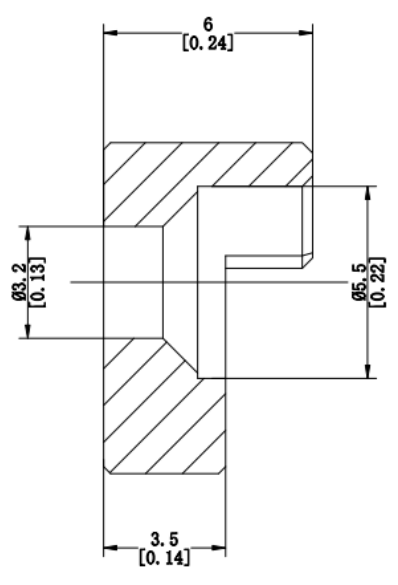

HM-R-WP

Rail

The HM-R-WP Rail is used for thermal image scope.

Specification

GENERAL	
DIMENSION	184.1 mm × 26.3 mm × 28 mm (7.25" × 1.04" × 1.10")
WEIGHT	150 g
ACCESSORY	Wrench, Screw, Ring, Weaver block (4.4), Weaver block (3.6), Picatinny block
MOUNTING DIAMETER	Picatinny Interface, Weaver Interface

Available Model

HM-R-WP

Dimension

Unit: mm [inch]

This section promotes the HIKMICRO SIGHT mobile application. On the left is the app's icon, which consists of a black square with a white stylized 'H' and a green square. Next to it is a smartphone displaying the app's interface. To the right are two QR codes for downloading the app. Above the left QR code is the "Download on the App Store" logo, and above the right QR code is the "GET IT ON Google Play" logo. Below the app icon and smartphone is the text "HIKMICRO SIGHT".

Three green shield-shaped icons representing product warranties and detector life. The first shield contains the text "BATTERY" above a large "1" and "YEAR" below it. The second shield contains "FULL PRODUCT" above a large "3" and "YEARS" below it. The third shield contains "DETECTOR" above a large "10" and "YEARS" below it.