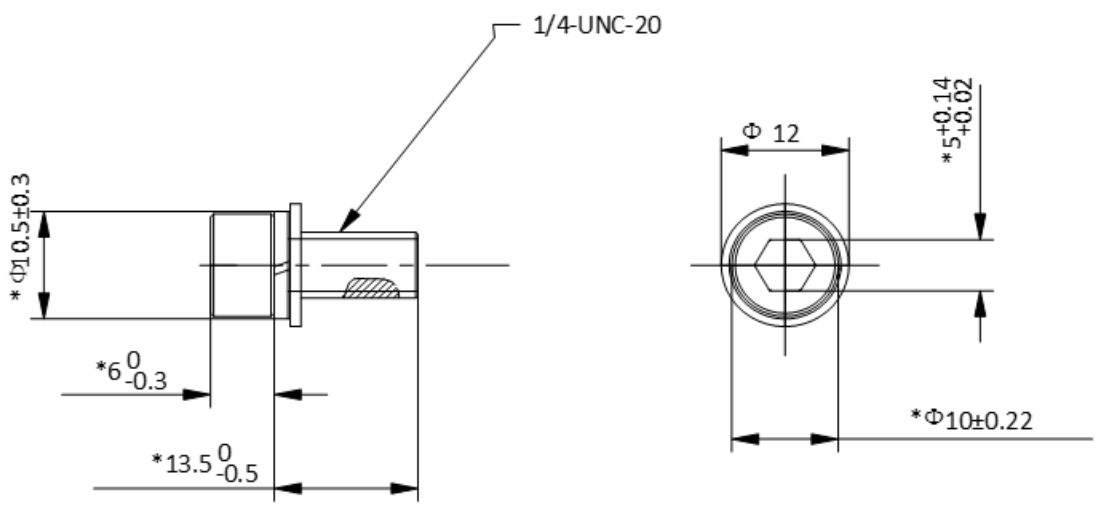

HM-R-WP

Rail

The HM-R-WP Rail is used for thermal image scope.

Specification

GENERAL	
DIMENSION	184.1 mm × 26.3 mm × 28 mm (7.25" × 1.04" × 1.10")
WEIGHT	150 g
ACCESSORY	Wrench, Screw, Ring, Weaver block (4.4), Weaver block (3.6), Picatinny block
MOUNTING DIAMETER	Picatinny Interface, Weaver Interface

Available Model

HM-R-WP

Dimension

Unit: mm [inch]

This section promotes the HIKMICRO SIGHT mobile application. On the left is the app's icon, which consists of a black square with a white stylized 'H' and a green square. Next to it is a smartphone displaying the app's interface. To the right are two QR codes for downloading the app. Above the left QR code is the "Download on the App Store" logo, and above the right QR code is the "GET IT ON Google Play" logo. Below the app icon and smartphone is the text "HIKMICRO SIGHT".

Three green shield-shaped icons representing product warranties and detector life. The first shield contains the text "BATTERY" above a large "1" and "YEAR" below it. The second shield contains "FULL PRODUCT" above a large "3" and "YEARS" below it. The third shield contains "DETECTOR" above a large "10" and "YEARS" below it.