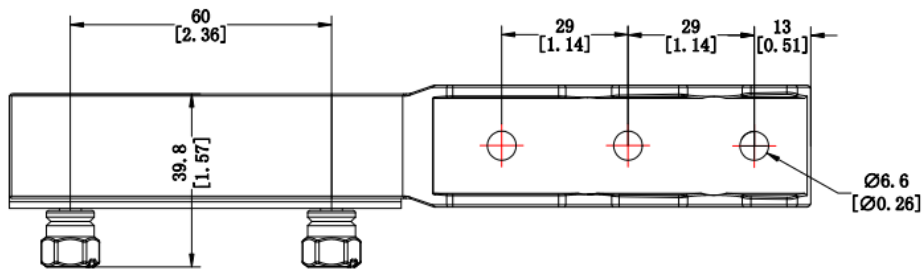

HM-R-WP

Rail

The HM-R-WP Rail is used for thermal image scope.

Specification

GENERAL	
DIMENSION	184.1 mm × 26.3 mm × 28 mm (7.25" × 1.04" × 1.10")
WEIGHT	150 g
ACCESSORY	Wrench, Screw, Ring, Weaver block (4.4), Weaver block (3.6), Picatinny block
MOUNTING DIAMETER	Picatinny Interface, Weaver Interface

Available Model

HM-R-WP

Dimension

Unit: mm [inch]

This section promotes the HIKMICRO SIGHT mobile application. On the left is the app's icon, which consists of a black square with a white stylized 'H' and a green square. Next to it is a smartphone displaying the app's interface. To the right are two QR codes for downloading the app. Above the left QR code is the "Download on the App Store" logo, and above the right QR code is the "GET IT ON Google Play" logo. Below the app icon and smartphone is the text "HIKMICRO SIGHT".