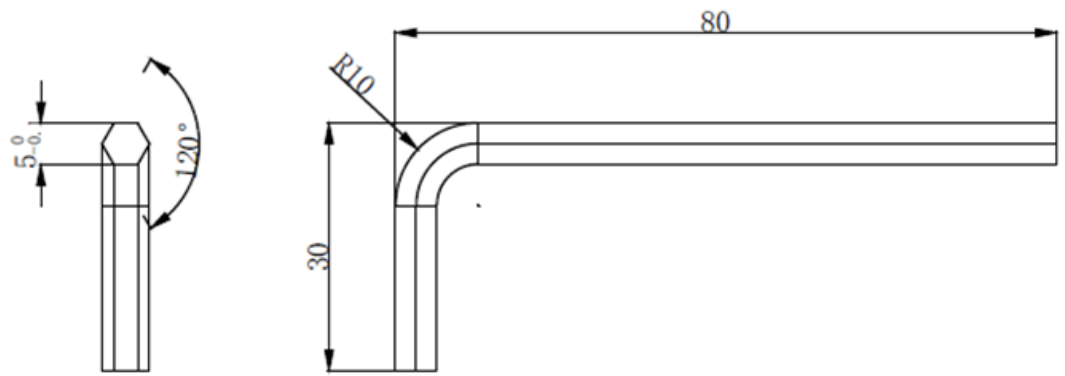

HM-R-WP

Rail

The HM-R-WP Rail is used for thermal image scope.

Specification

GENERAL	
DIMENSION	184.1 mm × 26.3 mm × 28 mm (7.25" × 1.04" × 1.10")
WEIGHT	150 g
ACCESSORY	Wrench, Screw, Ring, Weaver block (4.4), Weaver block (3.6), Picatinny block
MOUNTING DIAMETER	Picatinny Interface, Weaver Interface

Available Model

HM-R-WP

Dimension

Unit: mm [inch]

This section promotes the HIKMICRO SIGHT mobile application. On the left is the app's icon, which consists of a black square with a white stylized 'H' and a green square. Next to it is a smartphone displaying the app's interface. To the right are two QR codes for downloading the app. Above the left QR code is the "Download on the App Store" logo, and above the right QR code is the "GET IT ON Google Play" logo. Below the app icon and smartphone is the text "HIKMICRO SIGHT".