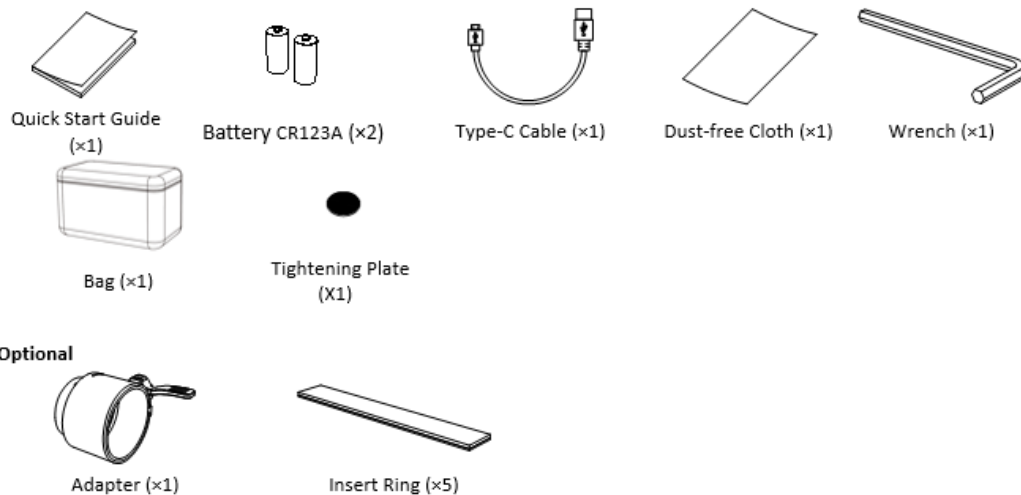

▪ Accessories

COMPLIANCE NOTICE: The thermal series products might be subject to export controls in various countries or regions, including without limitation, the United States, European Union, United Kingdom and/or other member countries of the Wassenaar Arrangement. Please consult your professional legal or compliance expert or local government authorities for any necessary export license requirements if you intend to transfer, export, re-export the thermal series products between different countries.