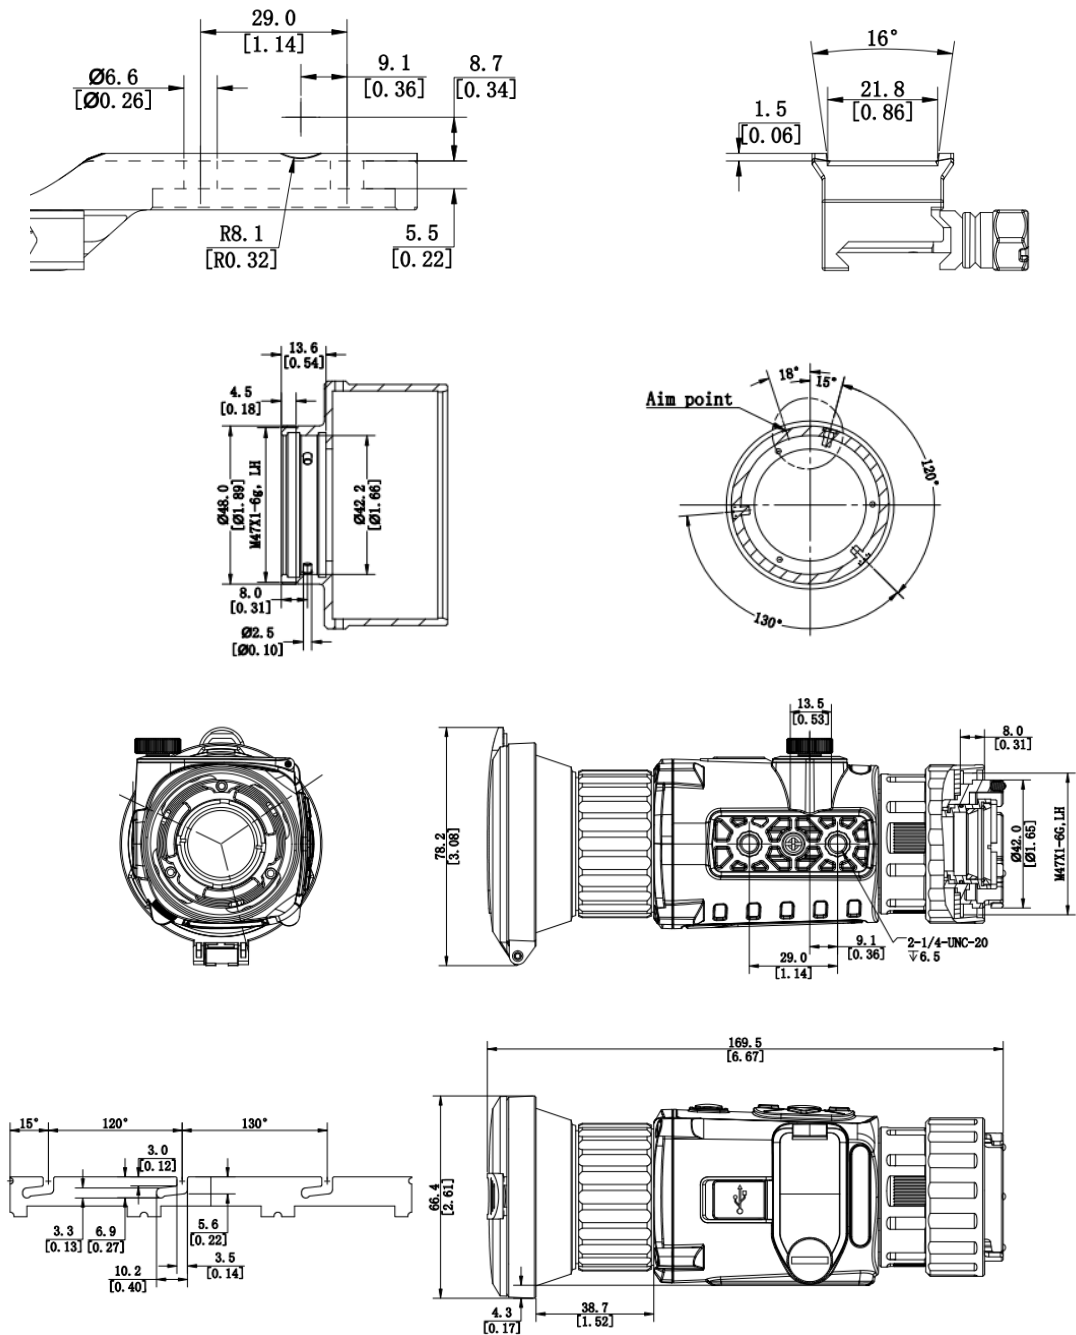

### Key Feature

- 640 × 512 thermal resolution, high sensitivity detector, NETD less than 35 mK (25°C, F# = 1.0)
- Image processing technology: Adaptive AGC, DDE, 3D DNR
- 1024 × 768 resolution 0.39-inch OLED display
- Supports distance measurement, and hotspot function
- Supports video recording and snapshot, built-in EMMC (16 GB)
- Supports digital zoom and cursor function, palettes of color adjustable
- Observation Distance up to 2600 m

# Specification

<b>Thermal Module</b>	
Image Sensor	Uncooled Focal Plane Arrays
Max. Resolution	640 × 512
Frame Rate	50 Hz
Pixel Interval	12 μm
Response Waveband	8 μm to 14 μm
NETD	less than 35 mK (25°C, F # = 1.0)
Lens (Focal Length)	50 mm
Detection Range	2600 m
IFOV	0.24 mrad
Field of View	8.78° × 7.03°
Min. Focusing Distance	5 m
Aperture	F1.0
Magnification	1x
<b>Image Display</b>	
Display	1024 × 768, 0.39 inch, OLED
Palettes	Black hot, white hot, red hot, fusion
Exit Pupil	22 mm
Eye Relief	10 mm
<b>System</b>	
Record Video	On-board video recording
Capture Snapshot	Yes
Standby Mode	Yes
Uniformity Correction	Auto, Manual, External Correction
Storage	Built-in EMMC (16 GB)
PIP	Yes
DPC	Yes
Hotspot	Yes
Hot Track	Yes
Reticle	Yes
Distance Measurement	Yes
<b>Power Supply</b>	
Battery Type	Replaceable CR123A (1600 mAh, 3.0 V)
Battery Operating Time	3.75 h (25°C, with hotspot off)
Battery Capacity Display	Yes
Anti-reverse Battery Connection	Yes
Overvoltage Protection	Yes
Type-C Power Supply	5 VDC, 2 A Supports external power supply
<b>General</b>	
Work Temperature/Humidity	-20°C to 55°C (-4°F to 131°F)
Protection Level	IP67

Vibration & Shock	750 g/1 ms
Dimension	169.5 mm × 78.2 mm × 66.4 mm
Weight	495 g without eyepiece and batteries
Port	Type-C

## • Dimension