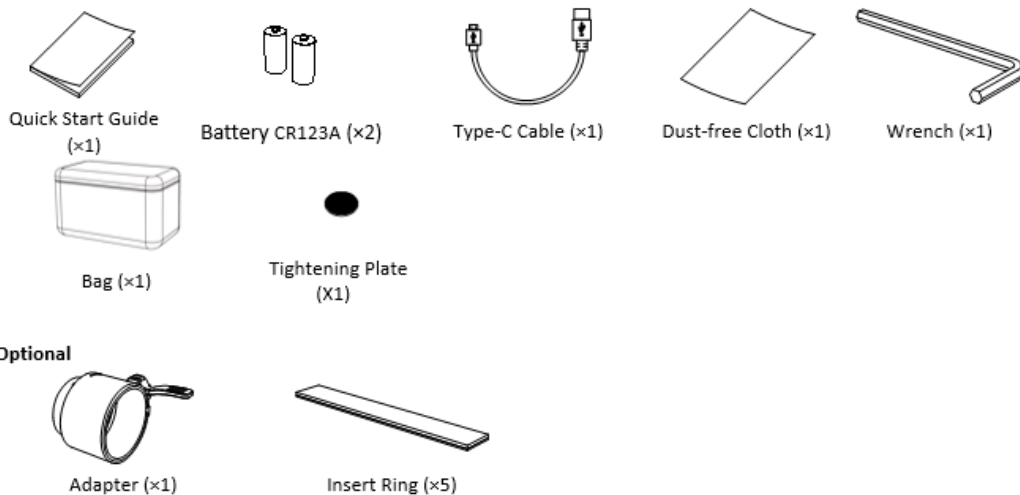

▪ Accessories

COMPLIANCE NOTICE: The thermal series products might be subject to export controls in various countries or regions, including without limitation, the United States, European Union, United Kingdom and/or other member countries of the Wassenaar Arrangement. Please consult your professional legal or compliance expert or local government authorities for any necessary export license requirements if you intend to transfer, export, re-export the thermal series products between different countries.