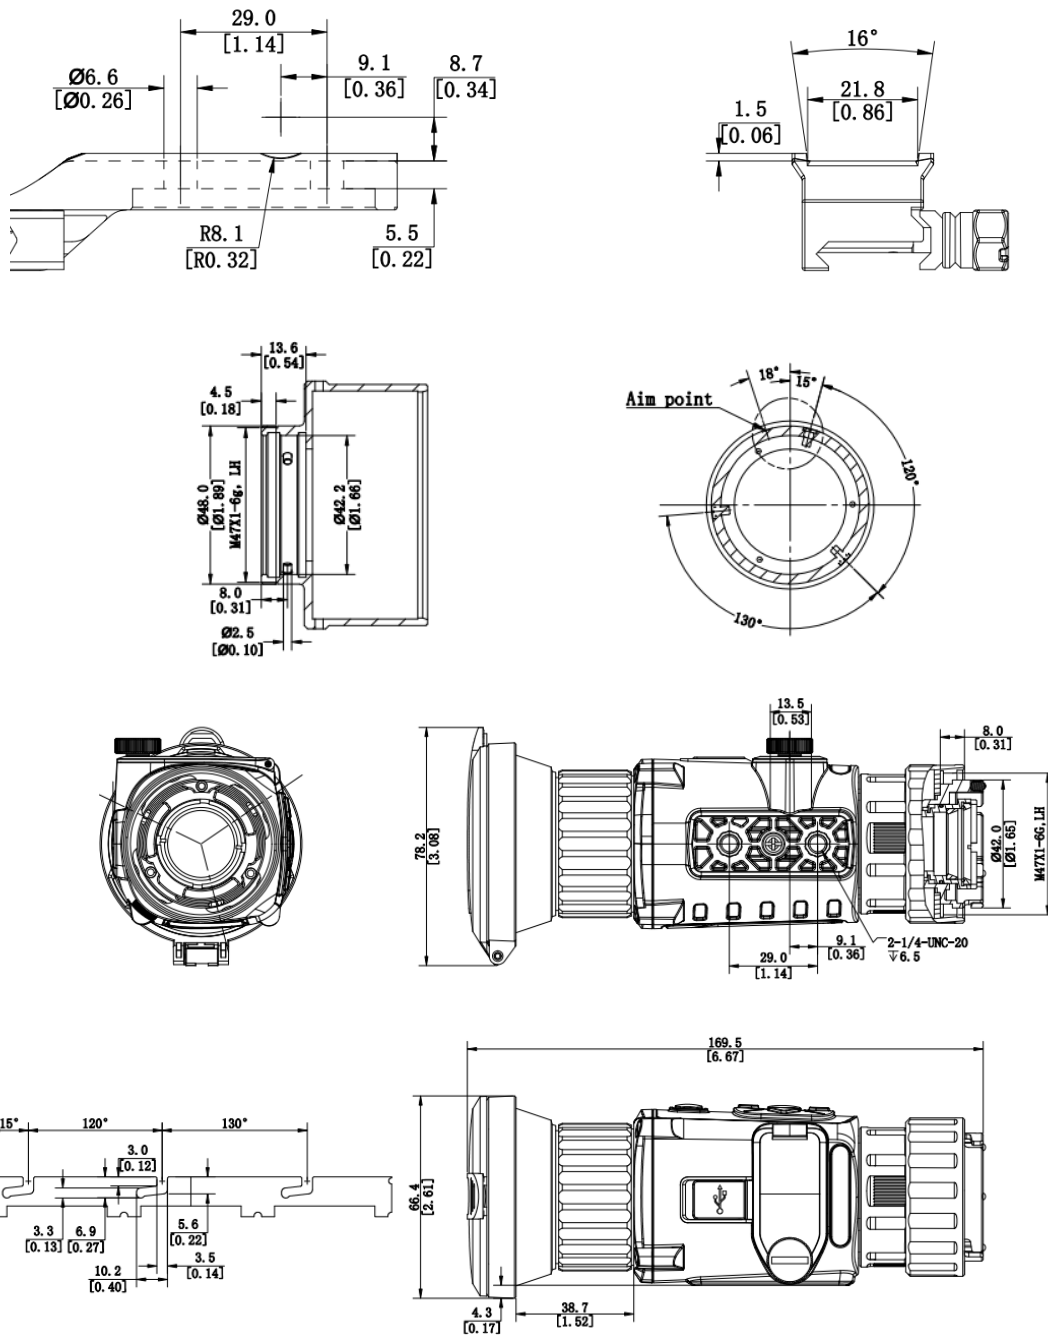

### Key Feature

- 640 × 512 thermal resolution, high sensitivity detector, NETD less than 35 mK (25°C, F# = 1.0)
- Image processing technology: Adaptive AGC, DDE, 3D DNR
- 1024 × 768 resolution 0.39-inch OLED display
- Supports distance measurement, and hotspot function
- Supports video recording and snapshot, built-in EMMC (16 GB)
- Supports digital zoom and cursor function, palettes of color adjustable
- Observation Distance up to 2600 m

# Specification

<b>Thermal Module</b>	
Image Sensor	Uncooled Focal Plane Arrays
Max. Resolution	640 × 512
Frame Rate	50 Hz
Pixel Interval	12 μm
Response Waveband	8 μm to 14 μm
NETD	less than 35 mK (25°C, F # = 1.0)
Lens (Focal Length)	50 mm
Detection Range	2600 m
IFOV	0.24 mrad
Field of View	8.78° × 7.03°
Min. Focusing Distance	5 m
Aperture	F1.0
Magnification	1x
<b>Image Display</b>	
Display	1024 × 768, 0.39 inch, OLED
Palettes	Black hot, white hot, red hot, fusion
Exit Pupil	22 mm
Eye Relief	10 mm
<b>System</b>	
Record Video	On-board video recording
Capture Snapshot	Yes
Standby Mode	Yes
Uniformity Correction	Auto, Manual, External Correction
Storage	Built-in EMMC (16 GB)
PIP	Yes
DPC	Yes
Hotspot	Yes
Hot Track	Yes
Reticle	Yes
Distance Measurement	Yes
<b>Power Supply</b>	
Battery Type	Replaceable CR123A (1600 mAh, 3.0 V)
Battery Operating Time	3.75 h (25°C, with hotspot off)
Battery Capacity Display	Yes
Anti-reverse Battery Connection	Yes
Overvoltage Protection	Yes
Type-C Power Supply	5 VDC, 2 A Supports external power supply
<b>General</b>	
Work Temperature/Humidity	-20°C to 55°C (-4°F to 131°F)
Protection Level	IP67

Vibration & Shock	750 g/1 ms
Dimension	169.5 mm × 78.2 mm × 66.4 mm
Weight	495 g without eyepiece and batteries
Port	Type-C

## • Dimension