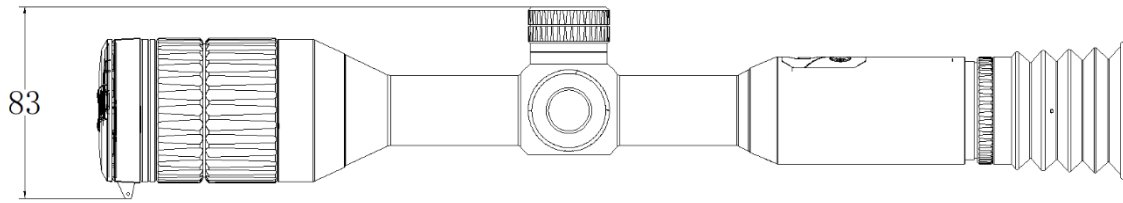

Specification

MAIN	
MAX. RESOLUTION	1920 × 1080
FRAME RATE	50 Hz
LENS (FOCAL LENGTH)	50 mm
MIN. FOCUSING DISTANCE	3 m
FIELD OF VIEW	7.7° × 5.8°
APERTURE	F1.2
MAGNIFICATION	3.5×
IR ILLUMINATOR WAVELENGTH	850 nm
DETECTION RANGE	Day: 600 m Night: 600 m
IMAGE DISPLAY	
DISPLAY	1024 × 768, 0.39 inch, OLED
IMAGE MODE	Day, Night
EXIT PUPIL	5 mm
EYE RELIEF	60 mm
DIOPTER (RANGE)	-5 D to 5 D
SYSTEM	
DIGITAL ZOOM	1x, 2x, 4x
CAPTURE RESOLUTION	1440 × 1080
RECORD VIDEO	On-board video recording
STANDBY MODE	Yes
PIP	Yes
CAPTURE SNAPSHOT	Yes
FREEZE ZEROING	Yes
RECOIL-ACTIVATION RECORDING	Yes
RECORD VIDEO RESOLUTION	1440 × 1080
MAX. RECOIL	1000 g
RETICLE	Yes
AUDIO RECORDING	Yes
WI-FI HOTSPOT	Yes, HIKMICRO Sight APP
STORAGE	Built-in EMMC (64 GB)

POWER SUPPLY	
BATTERY TYPE	Two rechargeable Lithium batteries (internal) and one replaceable CR123A (external)
BATTERY OPERATING TIME	12 hours continuous running (@25°C, Wi-Fi off)
BATTERY CAPACITY DISPLAY	Yes
ANTI-REVERSE BATTERY CONNECTION	Yes
OVERVOLTAGE PROTECTION	Yes
POWER SUPPLY	5 VDC/2 A, USB Type-C interface Supports QC3.0
GENERAL	
WORKING TEMPERATURE	-30°C to 55°C (-22°F to 131°F)
DIMENSION	442 mm × 78.1 mm × 83.5 mm
WEIGHT	1062 g without eyepiece and CR123A
PROTECTION LEVEL	IP67

Available Model

HM-TR3D-50Q/WV-A50T

Dimension

Unit: mm

Accessories

Quick Start Guide
(x1)

Battery CR123A (x2)

Type-C Cable (x1)