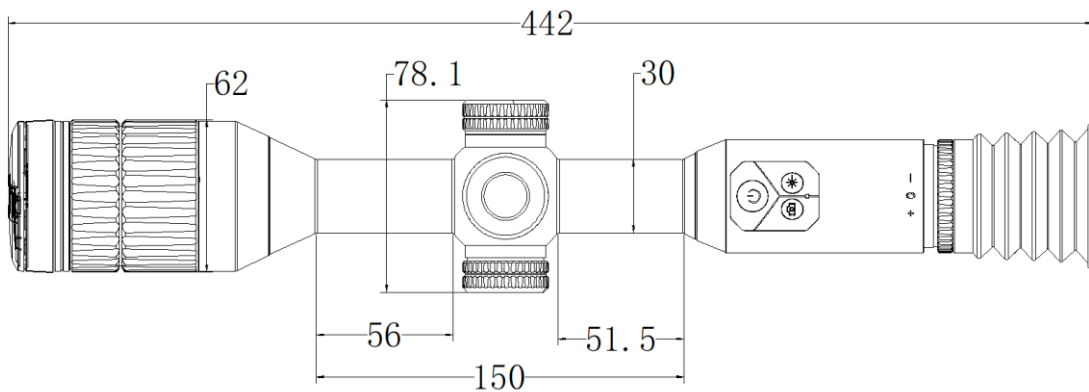

Key Features

- 1920 × 1080 High-definition sensor
- Supports Day/Night mode
- Supports audio recording
- Supports recoil-activation recording
- Supports video recording and snapshot, built-in EMMC (64 GB)
- 1024 × 768 resolution 0.39-inch OLED display
- Detection range up to 600 m
- 850 nm IR Torch

Specification

MAIN	
MAX. RESOLUTION	1920 × 1080
FRAME RATE	50 Hz
LENS (FOCAL LENGTH)	50 mm
MIN. FOCUSING DISTANCE	3 m
FIELD OF VIEW	7.7° × 5.8°
APERTURE	F1.2
MAGNIFICATION	3.5×
IR ILLUMINATOR WAVELENGTH	850 nm
DETECTION RANGE	Day: 600 m Night: 600 m
IMAGE DISPLAY	
DISPLAY	1024 × 768, 0.39 inch, OLED
IMAGE MODE	Day, Night
EXIT PUPIL	5 mm
EYE RELIEF	60 mm
DIOPTER (RANGE)	-5 D to 5 D
SYSTEM	
DIGITAL ZOOM	1x, 2x, 4x
CAPTURE RESOLUTION	1440 × 1080
RECORD VIDEO	On-board video recording
STANDBY MODE	Yes
PIP	Yes
CAPTURE SNAPSHOT	Yes
FREEZE ZEROING	Yes
RECOIL-ACTIVATION RECORDING	Yes
RECORD VIDEO RESOLUTION	1440 × 1080
MAX. RECOIL	1000 g
RETICLE	Yes
AUDIO RECORDING	Yes
WI-FI HOTSPOT	Yes, HIKMICRO Sight APP
STORAGE	Built-in EMMC (64 GB)

POWER SUPPLY	
BATTERY TYPE	Two rechargeable Lithium batteries (internal) and one replaceable CR123A (external)
BATTERY OPERATING TIME	12 hours continuous running (@25°C, Wi-Fi off)
BATTERY CAPACITY DISPLAY	Yes
ANTI-REVERSE BATTERY CONNECTION	Yes
OVERVOLTAGE PROTECTION	Yes
POWER SUPPLY	5 VDC/2 A, USB Type-C interface Supports QC3.0
GENERAL	
WORKING TEMPERATURE	-30°C to 55°C (-22°F to 131°F)
DIMENSION	442 mm × 78.1 mm × 83.5 mm
WEIGHT	1062 g without eyepiece and CR123A
PROTECTION LEVEL	IP67

Available Model

HM-TR3D-50Q/WV-A50T

Dimension

Unit: mm

Accessories

Quick Start Guide
(x1)

Battery CR123A (x2)

Type-C Cable (x1)