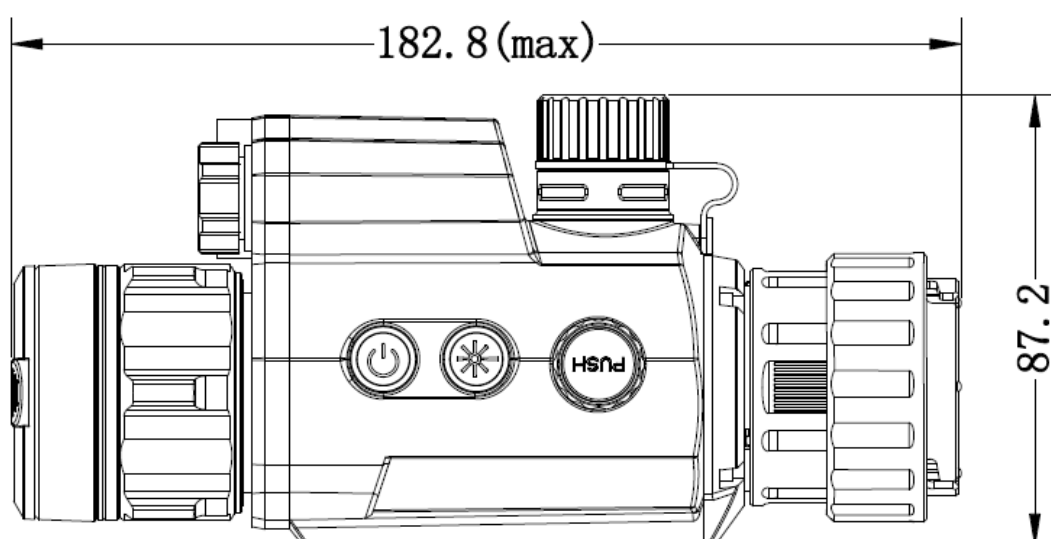

Specification

MAIN	
MAX. RESOLUTION	2560 × 1440
LENS (FOCAL LENGTH)	32 mm
FIELD OF VIEW	9.9° × 7.5°
MIN. FOCUSING DISTANCE	3 m
FRAME RATE	25 Hz
APERTURE	F1.2
MAGNIFICATION	1×
DETECTION RANGE	400 m (with IR 850 nm ON)
IMAGE DISPLAY	
DISPLAY	1920 × 1080 resolution 0.49" OLED
IMAGE MODE	Day, Night, Auto, Defog
EXIT PUPIL	22 mm
EYE RELIEF	10 mm
DIOPTER (RANGE)	N/A
SYSTEM	
DIGITAL ZOOM	1×
CAPTURE SNAPSHOT	Yes
STANDBY MODE	Yes
RECOIL-ACTIVATION RECORDING	Yes
RETICLE	No
RECORD VIDEO RESOLUTION	Yes
FREEZE ZEROING	No
STORAGE	Built-in eMMC (64 GB)
PIP	No
AUDIO RECORDING	Yes
MAX. RECOIL	750 g
HOTSPOT	Yes
POWER SUPPLY	
BATTERY TYPE	One Rechargeable Li-ion battery
BATTERY OPERATING TIME	5.5 hours continuous running (@ 25°C, Hotspot, IR Emitter, Laser Rangefinder OFF)
OVERVOLTAGE PROTECTION	Yes

TYPE-C POWER SUPPLY	5 VDC/2 A, USB Type-C interface Supports external power supply
GENERAL	
WORKING TEMPERATURE	-30°C to 55°C (-22°F to 131°F)
DIMENSION	182.8 mm × 70 mm × 87.2 mm (7.2" × 2.76" × 3.43")
WEIGHT	≤ 477 g without eyepiece and batteries
PROTECTION LEVEL	IP67
LASER RANGEFINDER	
SAFETY CLASS FOR LASER	Class 1
WAVE LENGTH	905 nm
MAX. MEASURING RANGE	1000 m
MEASUREMENT ACCURACY	± 4‰
MIN. MEASURING RANGE	10 m

Available Model

HM-TR2E-32Q/W-C32F-L

Dimension

Unit: mm [inch]

Accessories

Quick Start Guide (x1)

Battery (x2)

Type-C Cable (x1)