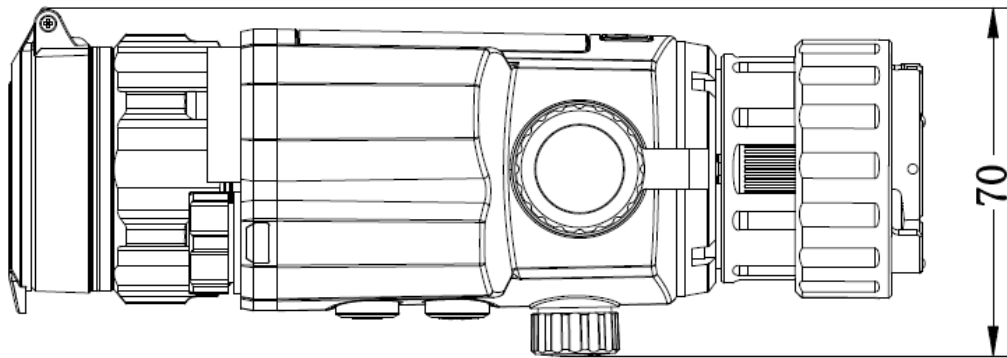

Specification

MAIN	
MAX. RESOLUTION	2560 × 1440
LENS (FOCAL LENGTH)	32 mm
FIELD OF VIEW	9.9° × 7.5°
MIN. FOCUSING DISTANCE	3 m
FRAME RATE	25 Hz
APERTURE	F1.2
MAGNIFICATION	1×
DETECTION RANGE	400 m (with IR 850 nm ON)
IMAGE DISPLAY	
DISPLAY	1920 × 1080 resolution 0.49" OLED
IMAGE MODE	Day, Night, Auto, Defog
EXIT PUPIL	22 mm
EYE RELIEF	10 mm
DIOPTER (RANGE)	N/A
SYSTEM	
DIGITAL ZOOM	1×
CAPTURE SNAPSHOT	Yes
STANDBY MODE	Yes
RECOIL-ACTIVATION RECORDING	Yes
RETICLE	No
RECORD VIDEO RESOLUTION	Yes
FREEZE ZEROING	No
STORAGE	Built-in eMMC (64 GB)
PIP	No
AUDIO RECORDING	Yes
MAX. RECOIL	750 g
HOTSPOT	Yes
POWER SUPPLY	
BATTERY TYPE	One Rechargeable Li-ion battery
BATTERY OPERATING TIME	5.5 hours continuous running (@ 25°C, Hotspot, IR Emitter, Laser Rangefinder OFF)
OVERVOLTAGE PROTECTION	Yes

TYPE-C POWER SUPPLY	5 VDC/2 A, USB Type-C interface Supports external power supply
GENERAL	
WORKING TEMPERATURE	-30°C to 55°C (-22°F to 131°F)
DIMENSION	182.8 mm × 70 mm × 87.2 mm (7.2" × 2.76" × 3.43")
WEIGHT	≤ 477 g without eyepiece and batteries
PROTECTION LEVEL	IP67
LASER RANGEFINDER	
SAFETY CLASS FOR LASER	Class 1
WAVE LENGTH	905 nm
MAX. MEASURING RANGE	1000 m
MEASUREMENT ACCURACY	± 4‰
MIN. MEASURING RANGE	10 m

Available Model

HM-TR2E-32Q/W-C32F-L

Dimension

Unit: mm [inch]

Accessories

Quick Start Guide (x1)

Battery (x2)

Type-C Cable (x1)