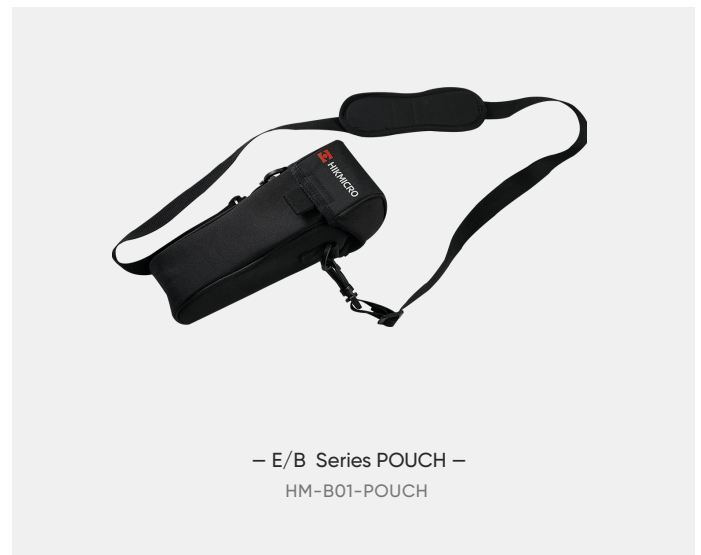

OPTIONAL ACCESSORIES

– E/B Series POUCH –
HM-B01-POUCH

Model No	E1L	
Infrared Image	IR Resolution	160 × 120 (19,200 pixels)
	NETD	< 40 mK (@ 25 °C, F#=1.0)
	Image Frequency	25 Hz
	Field of View (FOV)	37.2° × 50°
	Minimum Focus Distance	0.15 m (0.49 ft)
	Focus Mode	Focus Free
Image Display	Display	240 × 320 Resolution, 2.4" LCD Screen
	Measurement and Analysis	Object Temperature Range
Data Storage and Communication	Object Temperature Range	-20 °C to 550 °C (-4 °F to 1022 °F)
	Accuracy	Max (±2°C/3.6°F, ±2%), for the ambient temp. 15°C to 35 °C (59 °F to 95 °F) and object temp. above 0 °C (32°F)
	Storage Media	Removable 8 GB Micro SD Card
General	File Format	Radiometric JPEG
	Storage Capacity	Up to 120,000 images
	Durability	2m (6.56 ft) drop test, IP54
General	Laser Pointer	Yes
	Battery Operating Time	Approx. 8 hours

HIKMICRO Thermography

info@hikmicrotech.com

hikmicro_thermography

support@hikmicrotech.com

HIKMICRO Thermography

HIKMICRO