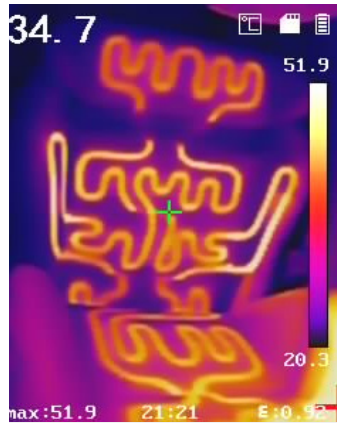

E SERIES

Compact thermal imaging camera for troubleshooting

Long Battery Life

Work all day on a single charge.

Laser Pointer

Laser Pointer helps show the position of the center point on actual object.

Efficient Temperature Measurement

Track the temperature of the Center Spot, Hot Spot, Cold spot automatically.

Light Weight

350 g (12.4 oz) compact design, easy to carry.

Rugged & Durable Design

IP54 rated for protection against water and dust. Featuring 2-meter (6.6ft) drop protection, suitable for industrial use.

High Image Quality

A highly sensitive VOx detector (NETD < 40 mK) provides a distinct thermal vision of the target.

APPLICATIONS

HVAC Inspection

Automotive Inspection

Electrical Inspection

Mechanical Inspection

OPTIONAL ACCESSORIES

– E/B Series POUCH –
HM-B01-POUCH

Model No	E1L	
Infrared Image	IR Resolution	160 × 120 (19,200 pixels)
	NETD	< 40 mK (@ 25 °C, F#=1.0)
	Image Frequency	25 Hz
	Field of View (FOV)	37.2° × 50°
	Minimum Focus Distance	0.15 m (0.49 ft)
	Focus Mode	Focus Free
Image Display	Display	240 × 320 Resolution, 2.4" LCD Screen
	Measurement and Analysis	Object Temperature Range
Data Storage and Communication	Object Temperature Range	-20 °C to 550 °C (-4 °F to 1022 °F)
	Accuracy	Max (±2°C/3.6°F, ±2%), for the ambient temp. 15°C to 35 °C (59 °F to 95 °F) and object temp. above 0 °C (32°F)
	Storage Media	Removable 8 GB Micro SD Card
General	File Format	Radiometric JPEG
	Storage Capacity	Up to 120,000 images
	Durability	2m (6.56 ft) drop test, IP54
General	Laser Pointer	Yes
	Battery Operating Time	Approx. 8 hours