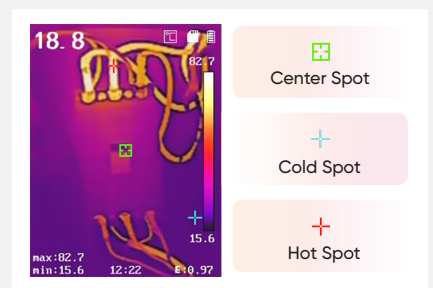

E SERIES

Compact thermal imaging camera for troubleshooting

Long Battery Life

Work all day on a single charge.

Laser Pointer

Laser Pointer helps show the position of the center point on actual object.

Efficient Temperature Measurement

Track the temperature of the Center Spot, Hot Spot, Cold spot automatically.

Light Weight

350 g (12.4 oz) compact design, easy to carry.

Rugged & Durable Design

IP54 rated for protection against water and dust. Featuring 2-meter (6.6ft) drop protection, suitable for industrial use.

High Image Quality

A highly sensitive VOx detector (NETD < 40 mK) provides a distinct thermal vision of the target.

APPLICATIONS

HVAC Inspection

Automotive Inspection

Electrical Inspection

Mechanical Inspection

OPTIONAL ACCESSORIES

– E/B Series POUCH –
HM-B01-POUCH

Model No	E1L	
Infrared Image	IR Resolution	160 × 120 (19,200 pixels)
	NETD	< 40 mK (@ 25 °C, F#=1.0)
	Image Frequency	25 Hz
	Field of View (FOV)	37.2° × 50°
	Minimum Focus Distance	0.15 m (0.49 ft)
	Focus Mode	Focus Free
Image Display	Display	240 × 320 Resolution, 2.4" LCD Screen
	Measurement and Analysis	Object Temperature Range
Data Storage and Communication	Object Temperature Range	-20 °C to 550 °C (-4 °F to 1022 °F)
	Accuracy	Max (±2°C/3.6°F, ±2%), for the ambient temp. 15°C to 35 °C (59 °F to 95 °F) and object temp. above 0 °C (32°F)
	Storage Media	Removable 8 GB Micro SD Card
General	File Format	Radiometric JPEG
	Storage Capacity	Up to 120,000 images
	Durability	2m (6.56 ft) drop test, IP54
General	Laser Pointer	Yes
	Battery Operating Time	Approx. 8 hours