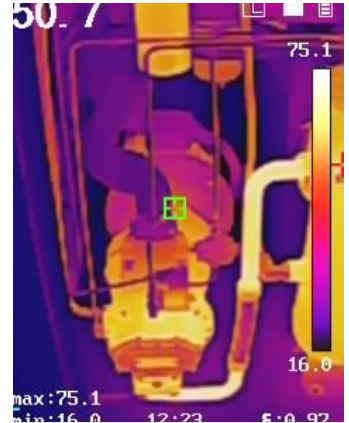

Track the temperature of the Center Spot, Hot Spot, Cold spot automatically.

Light Weight

350 g (12.4 oz) compact design, easy to carry.

Rugged & Durable Design

IP54 rated for protection against water and dust. Featuring 2-meter (6.6ft) drop protection, suitable for industrial use.

High Image Quality

A highly sensitive VOx detector (NETD < 40 mK) provides a distinct thermal vision of the target.

APPLICATIONS

HVAC Inspection

Automotive Inspection

Electrical Inspection

Mechanical Inspection

WHAT'S IN THE BOX

- Thermal Imager
- Power Supply
- USB 2.0 A to Micro USB Cable
- Calibration Certificate
- 8GB Micro SD card
- Wrist Strap
- International Use Plugs (US/EU/UK/AU/CN) for Power Supply
- Color Box Packaging
- Quick Start Guide

OPTIONAL ACCESSORIES

– E/B Series POUCH –
HM-B01-POUCH

Model No	E1L	
Infrared Image	IR Resolution	160 × 120 (19,200 pixels)
	NETD	< 40 mK (@ 25 °C, F#=1.0)
	Image Frequency	25 Hz
	Field of View (FOV)	37.2° × 50°
	Minimum Focus Distance	0.15 m (0.49 ft)
	Focus Mode	Focus Free
Image Display	Display	240 × 320 Resolution, 2.4" LCD Screen
	Measurement and Analysis	Object Temperature Range
Data Storage and Communication	Object Temperature Range	-20 °C to 550 °C (-4 °F to 1022 °F)
	Accuracy	Max (±2°C/3.6°F, ±2%), for the ambient temp. 15°C to 35 °C (59 °F to 95 °F) and object temp. above 0 °C (32°F)
	Storage Media	Removable 8 GB Micro SD Card
General	File Format	Radiometric JPEG
	Storage Capacity	Up to 120,000 images
	Durability	2m (6.56 ft) drop test, IP54
General	Laser Pointer	Yes
	Battery Operating Time	Approx. 8 hours