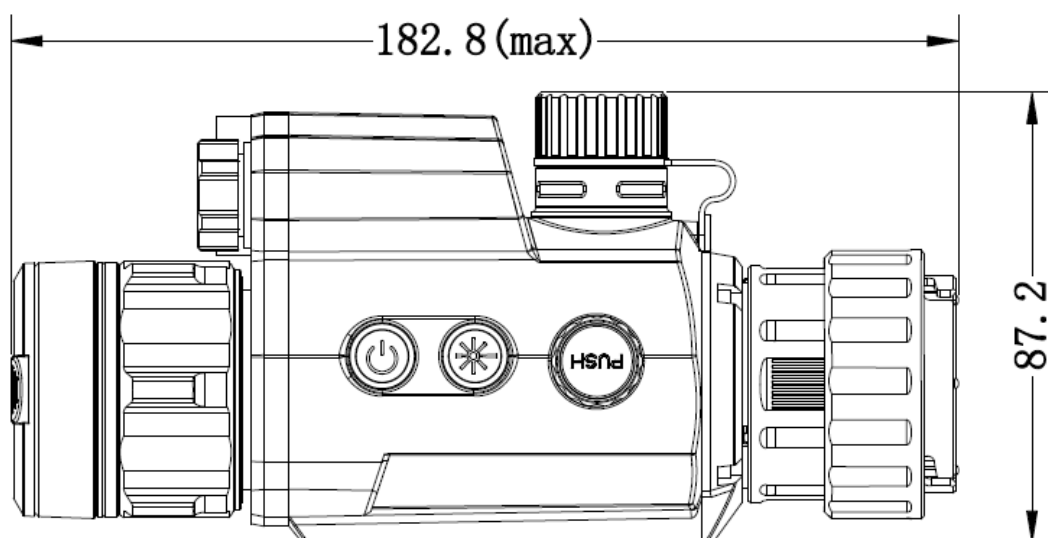

Key Features

- 2560 × 1440 high-definition sensor
- 1920 × 1080 resolution 0.49" OLED display
- Supports Day/Night/Auto/Defog mode
- Built-in adjustable IR emitter
- Supports audio recording and recoil-activation recording
- Support video recording and snapshot, built-in eMMC (64 GB)
- Detection range up to 350 m
- Built-in laser rangefinder, accurate measurement of distance
- Replaceable and rechargeable battery

Specification

MAIN	
MAX. RESOLUTION	2560 × 1440
LENS (FOCAL LENGTH)	32 mm
FIELD OF VIEW	9.9° × 7.5°
MIN. FOCUSING DISTANCE	3 m
FRAME RATE	25 Hz
APERTURE	F1.2
MAGNIFICATION	1×
DETECTION RANGE	350 m (with IR 940 nm ON)
IMAGE DISPLAY	
DISPLAY	1920 × 1080 resolution 0.49" OLED
IMAGE MODE	Day, Night, Auto, Defog
EXIT PUPIL	22 mm
EYE RELIEF	10 mm
DIOPTER (RANGE)	NA
SYSTEM	
DIGITAL ZOOM	1×
CAPTURE SNAPSHOT	Yes
STANDBY MODE	Yes
RECOIL-ACTIVATION RECORDING	Yes
RETICLE	NO
RECORD VIDEO RESOLUTION	Yes
FREEZE ZEROING	NO
STORAGE	Built-in EMMC (64 GB)
PIP	NO
AUDIO RECORDING	Yes
MAX. RECOIL	750 g
HOTSPOT	Yes
POWER SUPPLY	
BATTERY TYPE	One Rechargeable Li-ion battery
BATTERY OPERATING TIME	5.5 hours continuous running (@ 25°C, Hotspot, IR Emitter, Laser Rangefinder OFF)
OVERVOLTAGE PROTECTION	Yes

TYPE-C POWER SUPPLY	5 VDC/2 A, USB Type-C interface Supports external power supply
---------------------	---

GENERAL	
WORKING TEMPERATURE	-30°C to 55°C (-22°F to 131°F)
DIMENSION	182.8 mm × 70 mm × 87.2 mm (7.2" × 2.76" × 3.43")
WEIGHT	≤ 477 g without eyepiece and batteries
PROTECTION LEVEL	IP67
LASER RANGEFINDER	
SAFETY CLASS FOR LASER	Class 1
WAVE LENGTH	905 nm
MAX. MEASURING RANGE	1000 m
MEASUREMENT ACCURACY	± 4‰
MIN. MEASURING RANGE	10 m

Available Model

HM-TR2E-32Q/W-C32F-NL

Dimension

Unit: mm [inch]

Accessories

Quick Start Guide (x1)

Battery (x2)

Type-C Cable (x1)