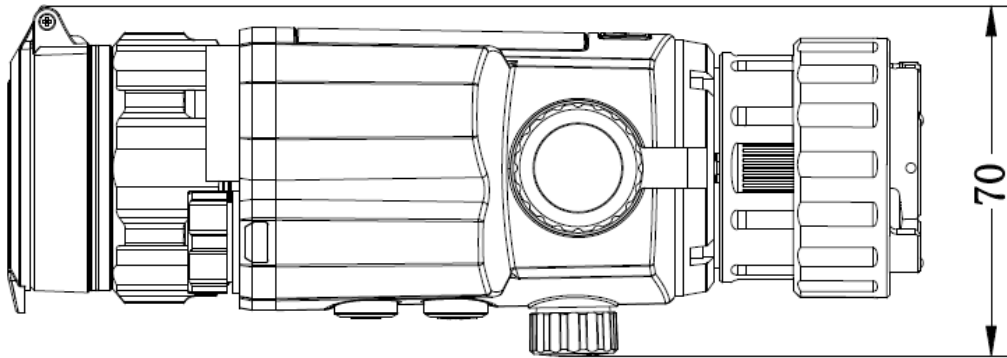

TYPE-C POWER SUPPLY	5 VDC/2 A, USB Type-C interface Supports external power supply
---------------------	---

GENERAL	
WORKING TEMPERATURE	-30°C to 55°C (-22°F to 131°F)
DIMENSION	182.8 mm × 70 mm × 87.2 mm (7.2" × 2.76" × 3.43")
WEIGHT	≤ 477 g without eyepiece and batteries
PROTECTION LEVEL	IP67
LASER RANGEFINDER	
SAFETY CLASS FOR LASER	Class 1
WAVE LENGTH	905 nm
MAX. MEASURING RANGE	1000 m
MEASUREMENT ACCURACY	± 4‰
MIN. MEASURING RANGE	10 m

Available Model

HM-TR2E-32Q/W-C32F-NL

Dimension

Unit: mm [inch]

Accessories

Quick Start Guide (x1)

Battery (x2)

Type-C Cable (x1)