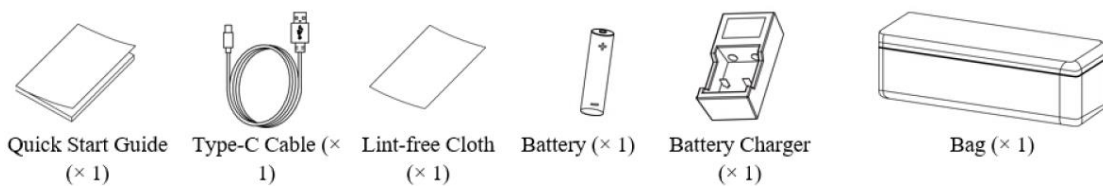

▪ Accessories