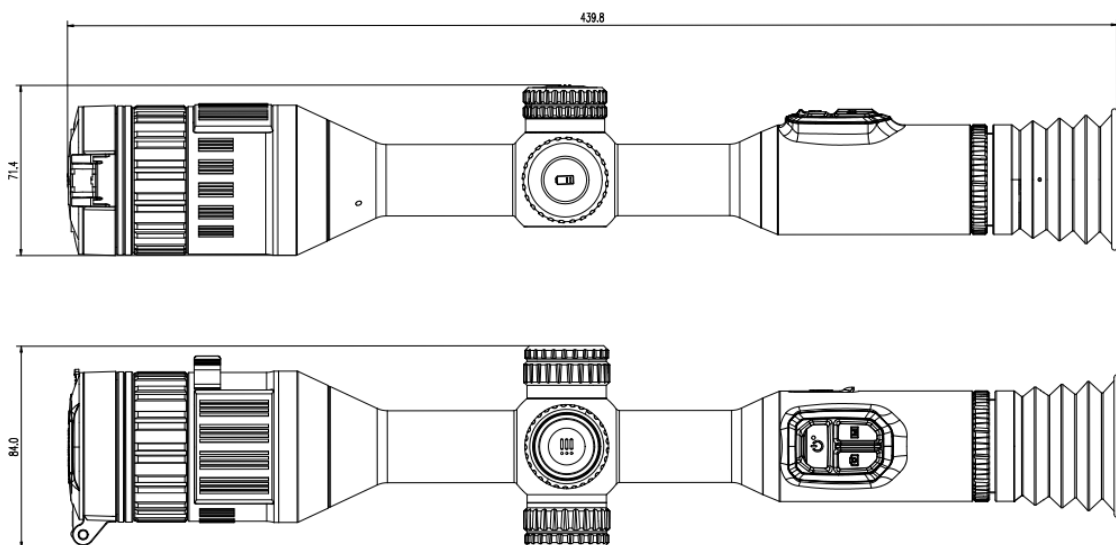

Working Temperature	-30°C to 55°C (-22°F to 131°F)
Dimension	439.8 mm × 71.4 mm × 84.0 mm
Weight	1080 g without External Battery
Laser Rangefinder	
Safety Class for Laser	NA
Wavelength	NA
Max. Measuring Range	NA
Measurement Accuracy	NA
Min. Measuring Range	NA

▪ Available Model

HM-TR3F-50S2/WV-A50E

▪ Dimension