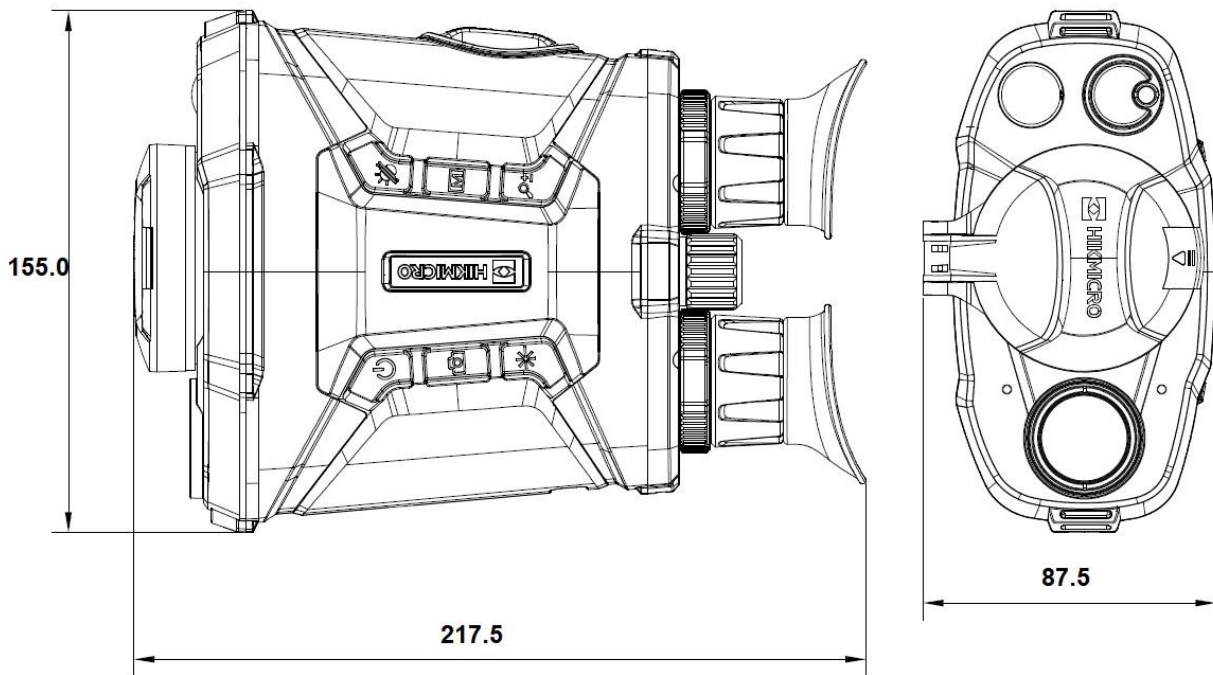

## Specification

THERMAL MODULE	
IMAGE SENSOR	V0x Uncooled Focal Plane Arrays
MAX. RESOLUTION	384 × 288
PIXEL INTERVAL	12 μm
NETD	< 20 mk (@25°C, F# = 1.0)
LENS (FOCAL LENGTH)	50 mm
APERTURE	F0.9
DIGITAL ZOOM	1 ×, 2 ×, 4 ×, 8 ×, 16 ×
MAGNIFICATION	5.7 ×
DETECTION RANGE	2600 m
MIN. FOCUSING DISTANCE	5 m
FOCUS MODE	manual
FRAME RATE	25 Hz
FIELD OF VIEW(H × V), DEGREES/M @100 M	5.3° × 4.0° (H × V)/ 9.3 m × 7.0 m
OPTICAL MODULE	
IMAGE SENSOR	1.88" Progressive Scan CMOS
MAX. RESOLUTION	2560 × 1440
FOCAL LENGTH	31 mm
APERTURE	F1.2
IMAGE ENHANCEMENT	YES
MIN. ILLUMINATION	0.001 lux @ (F1.0, AGC On)
SMART IR	YES
IR ILLUMINATOR WAVELENGTH	850 nm
VIEWING RANGE AT NIGHT	400 m
IMAGE DISPLAY	
DISPLAY	0.39 inch, OLED, 1024 × 768
DIOPTR (RANGE)	-5 D to +3 D
OPTICAL MODE	Day, Night, Auto, Defog
FFC (FLAT FIELD CORRECTION) MODE	Auto, Manual, External Correction
IMAGE MODE	Optical, Fusion, White Hot, Black Hot, Red Hot, Image Fusion
IMAGE PRO	YES

## Dimension

Unit: mm