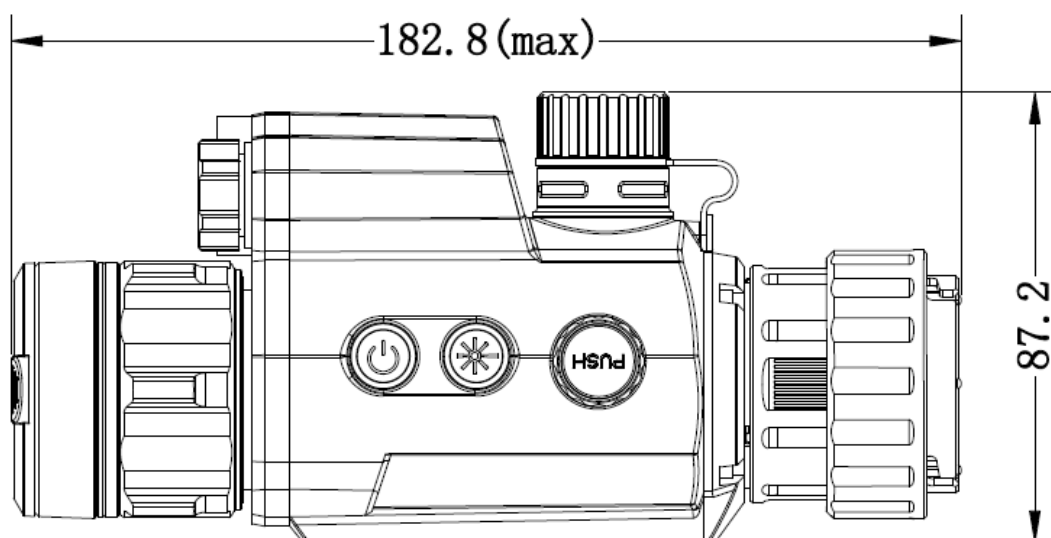

Specification

MAIN	
MAX. RESOLUTION	2560 × 1440
LENS (FOCAL LENGTH)	32 mm
FIELD OF VIEW	9.9° × 7.5°
MIN. FOCUSING DISTANCE	3 m
FRAME RATE	25 Hz
APERTURE	F1.2
MAGNIFICATION	1×
DETECTION RANGE	400 m (with IR 850 nm ON)
IMAGE DISPLAY	
DISPLAY	1920 × 1080 resolution 0.49" OLED
IMAGE MODE	Day, Night, Auto, Defog
EXIT PUPIL	22 mm
EYE RELIEF	10 mm
DIOPTER (RANGE)	N/A
SYSTEM	
DIGITAL ZOOM	1×
CAPTURE SNAPSHOT	Yes
STANDBY MODE	Yes
RECOIL-ACTIVATION RECORDING	Yes
RETICLE	No
RECORD VIDEO RESOLUTION	Yes
FREEZE ZEROING	No
STORAGE	Built-in eMMC (64 GB)
PIP	No
AUDIO RECORDING	Yes
MAX. RECOIL	750 g
HOTSPOT	Yes
POWER SUPPLY	
BATTERY TYPE	One Rechargeable Li-ion battery
BATTERY OPERATING TIME	5.5 hours continuous running (@ 25°C, Hotspot, IR Emitter, Laser Rangefinder OFF)
OVERVOLTAGE PROTECTION	Yes

TYPE-C POWER SUPPLY	5 VDC/2 A, USB Type-C interface Supports external power supply
GENERAL	
WORKING TEMPERATURE	-30°C to 55°C (-22°F to 131°F)
DIMENSION	182.8 mm × 70 mm × 87.2 mm (7.2" × 2.76" × 3.43")
WEIGHT	≤ 477 g without eyepiece and batteries
PROTECTION LEVEL	IP67
LASER RANGEFINDER	
SAFETY CLASS FOR LASER	Class 1
WAVE LENGTH	905 nm
MAX. MEASURING RANGE	1000 m
MEASUREMENT ACCURACY	± 4‰
MIN. MEASURING RANGE	10 m

Available Model

HM-TR2E-32Q/W-C32F-L

Dimension

Unit: mm [inch]

Accessories

Quick Start Guide (x1)

Battery (x2)

Type-C Cable (x1)