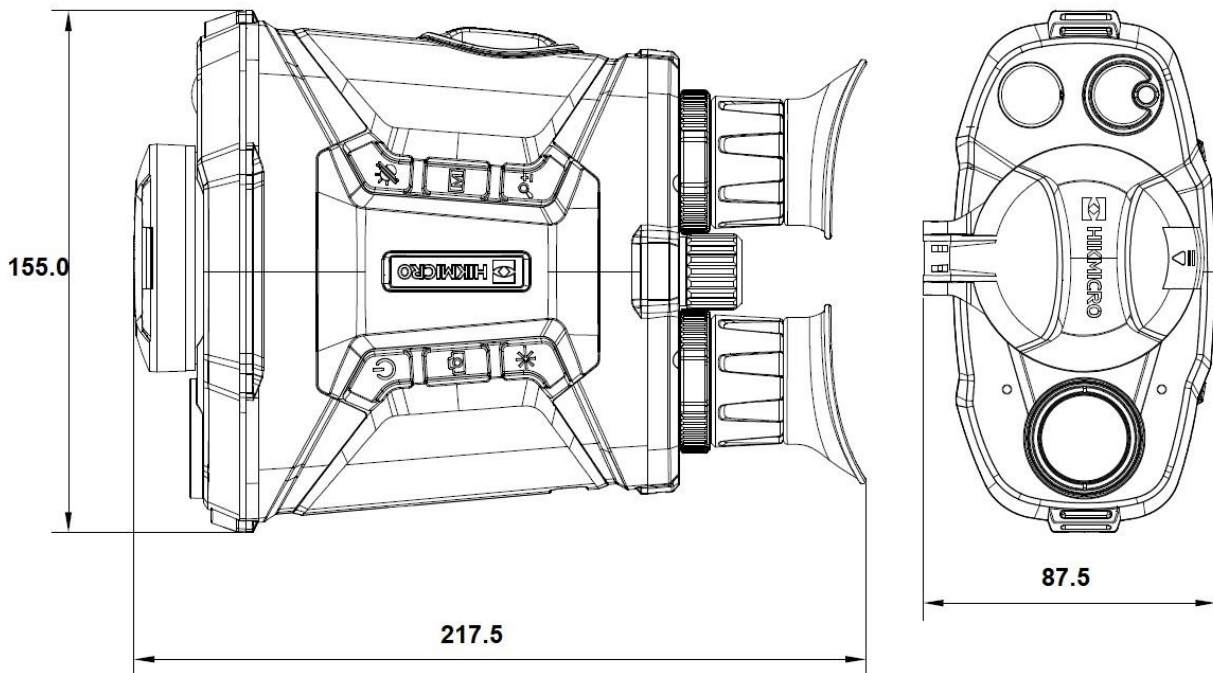

SAFETY CLASS FOR LASER	Class 1
WAVELENGTH	905 nm
MEASUREMENT ACCURACY	± 1 m

Available Model

HM-TS53-50QG/WLVE-RH50L

Dimension

Unit: mm