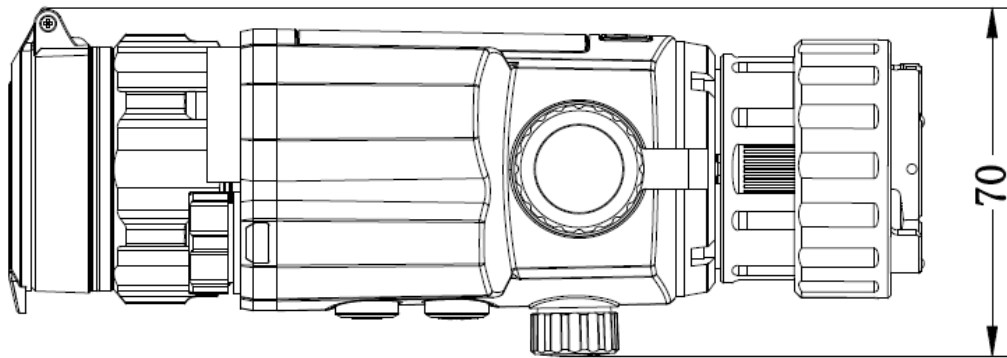

Specification

MAIN	
MAX. RESOLUTION	2560 × 1440
LENS (FOCAL LENGTH)	32 mm
FIELD OF VIEW	9.9° × 7.5°
MIN. FOCUSING DISTANCE	3 m
FRAME RATE	25 Hz
APERTURE	F1.2
MAGNIFICATION	1×
DETECTION RANGE	400 m (with IR 850 nm ON)
IMAGE DISPLAY	
DISPLAY	1920 × 1080 resolution 0.49" OLED
IMAGE MODE	Day, Night, Auto, Defog
EXIT PUPIL	22 mm
EYE RELIEF	10 mm
DIOPTER (RANGE)	N/A
SYSTEM	
DIGITAL ZOOM	1×
CAPTURE SNAPSHOT	Yes
STANDBY MODE	Yes
RECOIL-ACTIVATION RECORDING	Yes
RETICLE	Yes
RECORD VIDEO RESOLUTION	Yes
FREEZE ZEROING	Yes
STORAGE	Built-in eMMC (64 GB)
PIP	No
AUDIO RECORDING	Yes
MAX. RECOIL	750 g
HOTSPOT	Yes
POWER SUPPLY	
BATTERY TYPE	One Rechargeable Li-ion battery
BATTERY OPERATING TIME	5.5 hours continuous running (@ 25°C, Hotspot, IR Emitter, Laser Rangefinder OFF)
OVERVOLTAGE PROTECTION	Yes

TYPE-C POWER SUPPLY	5 VDC/2 A, USB Type-C interface Supports external power supply
GENERAL	
WORKING TEMPERATURE	-30°C to 55°C (-22°F to 131°F)
DIMENSION	182.8 mm × 70 mm × 87.2 mm (7.2" × 2.76" × 3.43")
WEIGHT	≤ 477 g without eyepiece and batteries
PROTECTION LEVEL	IP67
LASER RANGEFINDER	
SAFETY CLASS FOR LASER	Class 1
WAVE LENGTH	905 nm
MAX. MEASURING RANGE	1000 m
MEASUREMENT ACCURACY	± 4‰
MIN. MEASURING RANGE	10 m

Available Model

HM-TR2E-32Q/W-C32F-RL

Dimension

Unit: mm [inch]

Accessories

Quick Start Guide (x1)

Battery (x2)

Type-C Cable (x1)