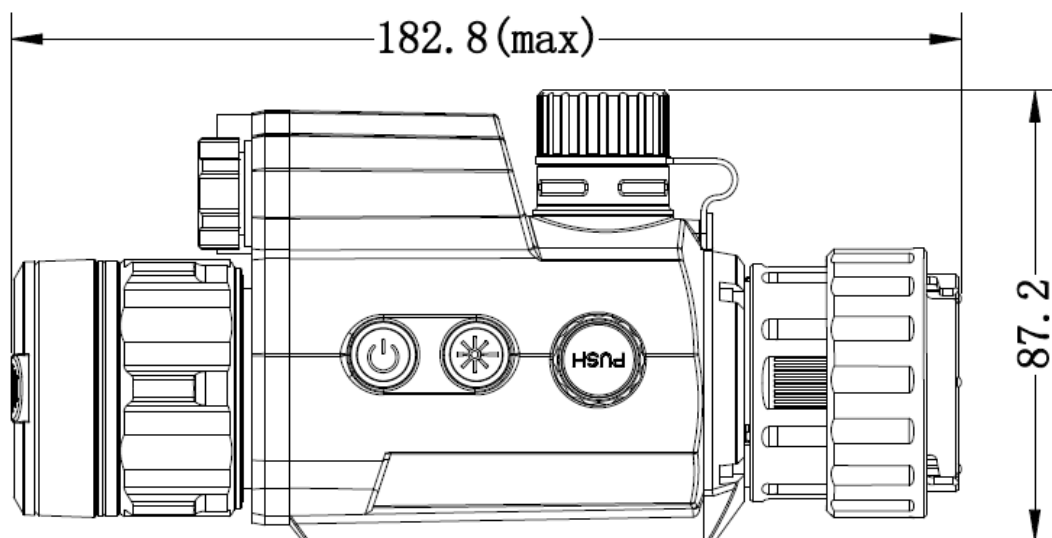

Key Features

- 2560 × 1440 high-definition sensor
- 1920 × 1080 resolution 0.49" OLED display
- Supports Day/Night/Auto/Defog mode
- Built-in adjustable IR emitter
- Supports audio recording and recoil-activation recording
- Support video recording and snapshot, built-in eMMC (64 GB)
- Detection range up to 400 m
- Built-in laser rangefinder, accurate measurement of distance
- Replaceable and rechargeable battery

Specification

MAIN	
MAX. RESOLUTION	2560 × 1440
LENS (FOCAL LENGTH)	32 mm
FIELD OF VIEW	9.9° × 7.5°
MIN. FOCUSING DISTANCE	3 m
FRAME RATE	25 Hz
APERTURE	F1.2
MAGNIFICATION	1×
DETECTION RANGE	400 m (with IR 850 nm ON)
IMAGE DISPLAY	
DISPLAY	1920 × 1080 resolution 0.49" OLED
IMAGE MODE	Day, Night, Auto, Defog
EXIT PUPIL	22 mm
EYE RELIEF	10 mm
DIOPTER (RANGE)	N/A
SYSTEM	
DIGITAL ZOOM	1×
CAPTURE SNAPSHOT	Yes
STANDBY MODE	Yes
RECOIL-ACTIVATION RECORDING	Yes
RETICLE	Yes
RECORD VIDEO RESOLUTION	Yes
FREEZE ZEROING	Yes
STORAGE	Built-in eMMC (64 GB)
PIP	No
AUDIO RECORDING	Yes
MAX. RECOIL	750 g
HOTSPOT	Yes
POWER SUPPLY	
BATTERY TYPE	One Rechargeable Li-ion battery
BATTERY OPERATING TIME	5.5 hours continuous running (@ 25°C, Hotspot, IR Emitter, Laser Rangefinder OFF)
OVERVOLTAGE PROTECTION	Yes

TYPE-C POWER SUPPLY	5 VDC/2 A, USB Type-C interface Supports external power supply
GENERAL	
WORKING TEMPERATURE	-30°C to 55°C (-22°F to 131°F)
DIMENSION	182.8 mm × 70 mm × 87.2 mm (7.2" × 2.76" × 3.43")
WEIGHT	≤ 477 g without eyepiece and batteries
PROTECTION LEVEL	IP67
LASER RANGEFINDER	
SAFETY CLASS FOR LASER	Class 1
WAVE LENGTH	905 nm
MAX. MEASURING RANGE	1000 m
MEASUREMENT ACCURACY	± 4‰
MIN. MEASURING RANGE	10 m

Available Model

HM-TR2E-32Q/W-C32F-RL

Dimension

Unit: mm [inch]

Accessories

Quick Start Guide (x1)

Battery (x2)

Type-C Cable (x1)