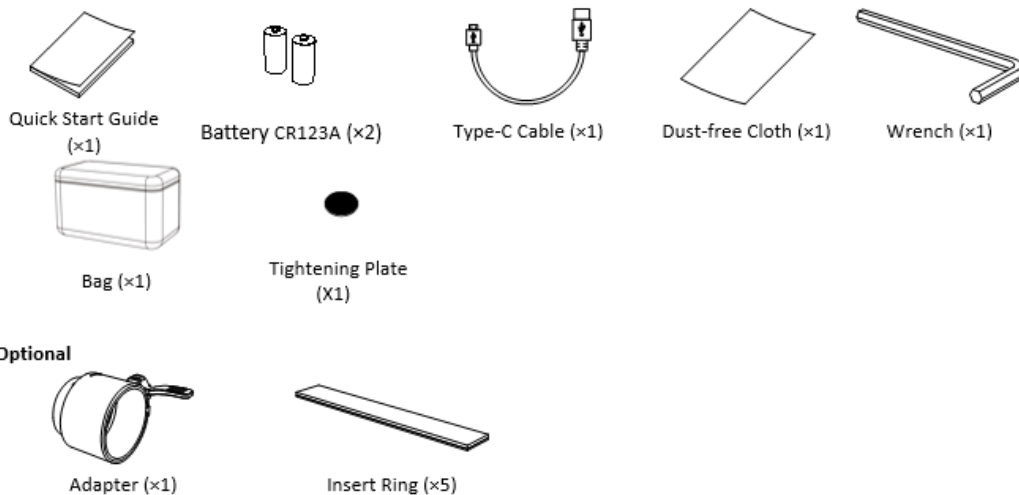

▪ Accessories

COMPLIANCE NOTICE: The thermal series products might be subject to export controls in various countries or regions, including without limitation, the United States, European Union, United Kingdom and/or other member countries of the Wassenaar Arrangement. Please consult your professional legal or compliance expert or local government authorities for any necessary export license requirements if you intend to transfer, export, re-export the thermal series products between different countries.