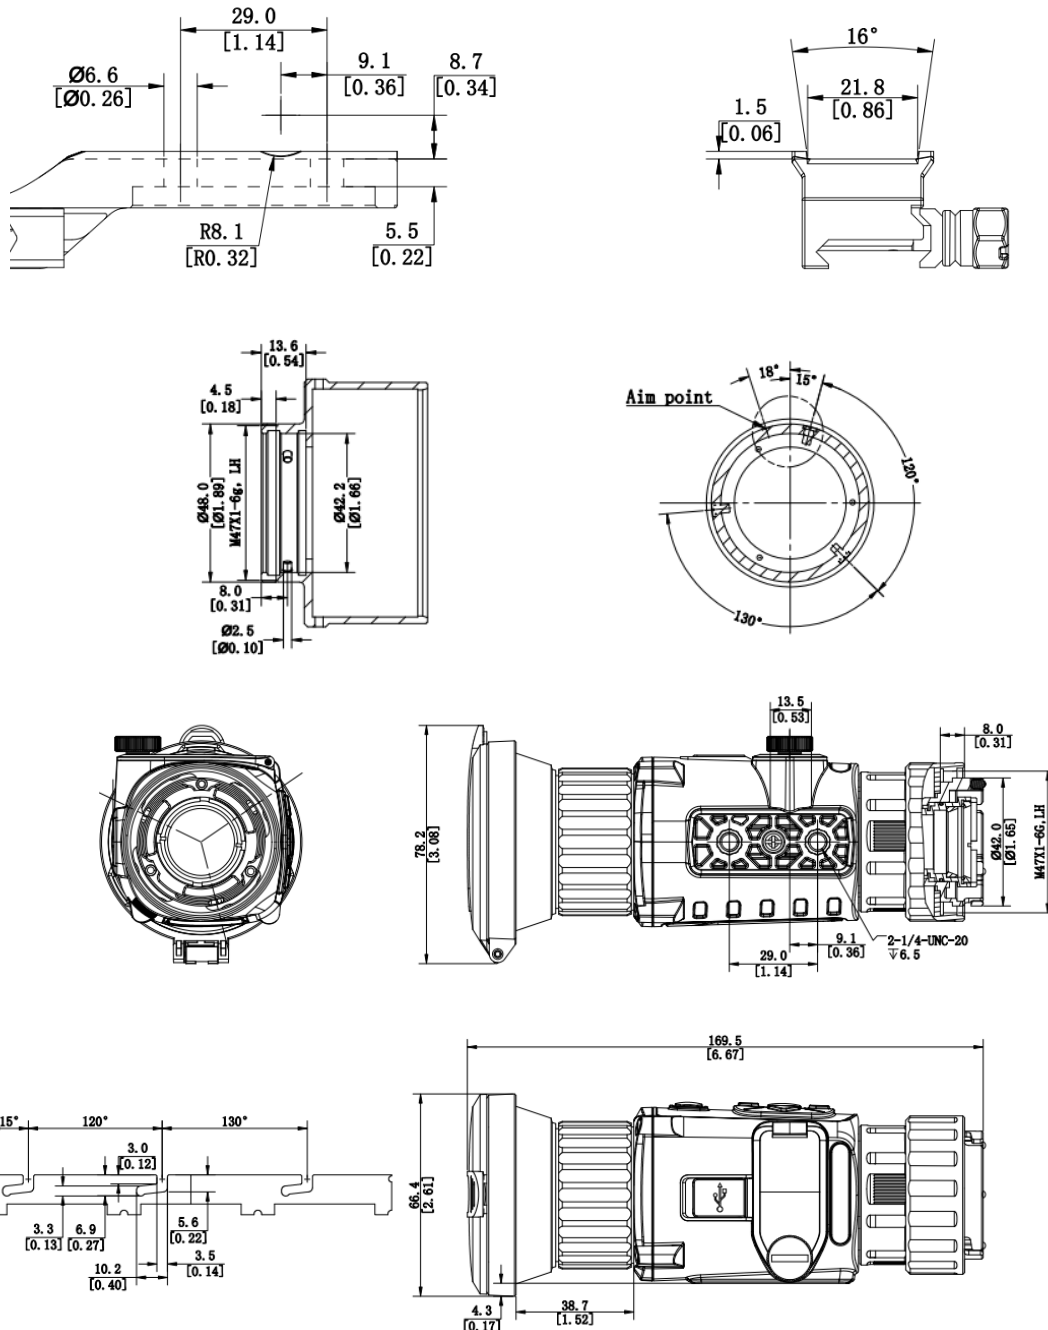

### Key Feature

- 640 × 512 thermal resolution, high sensitivity detector, NETD less than 35 mK (25°C, F# = 1.0)
- Image processing technology: Adaptive AGC, DDE, 3D DNR
- 1024 × 768 resolution 0.39-inch OLED display
- Supports distance measurement, and hotspot function
- Supports video recording and snapshot, built-in EMMC (16 GB)
- Supports digital zoom and cursor function, palettes of color adjustable
- Observation Distance up to 2600 m

# Specification

<b>Thermal Module</b>	
Image Sensor	Uncooled Focal Plane Arrays
Max. Resolution	640 × 512
Frame Rate	50 Hz
Pixel Interval	12 μm
Response Waveband	8 μm to 14 μm
NETD	less than 35 mK (25°C, F # = 1.0)
Lens (Focal Length)	50 mm
Detection Range	2600 m
IFOV	0.24 mrad
Field of View	8.78° × 7.03°
Min. Focusing Distance	5 m
Aperture	F1.0
Magnification	1x
<b>Image Display</b>	
Display	1024 × 768, 0.39 inch, OLED
Palettes	Black hot, white hot, red hot, fusion
Exit Pupil	22 mm
Eye Relief	10 mm
<b>System</b>	
Record Video	On-board video recording
Capture Snapshot	Yes
Standby Mode	Yes
Uniformity Correction	Auto, Manual, External Correction
Storage	Built-in EMMC (16 GB)
PIP	Yes
DPC	Yes
Hotspot	Yes
Hot Track	Yes
Reticle	Yes
Distance Measurement	Yes
<b>Power Supply</b>	
Battery Type	Replaceable CR123A (1600 mAh, 3.0 V)
Battery Operating Time	3.75 h (25°C, with hotspot off)
Battery Capacity Display	Yes
Anti-reverse Battery Connection	Yes
Overvoltage Protection	Yes
Type-C Power Supply	5 VDC, 2 A Supports external power supply
<b>General</b>	
Work Temperature/Humidity	-20°C to 55°C (-4°F to 131°F)
Protection Level	IP67

Vibration & Shock	750 g/1 ms
Dimension	169.5 mm × 78.2 mm × 66.4 mm
Weight	495 g without eyepiece and batteries
Port	Type-C

## • Dimension