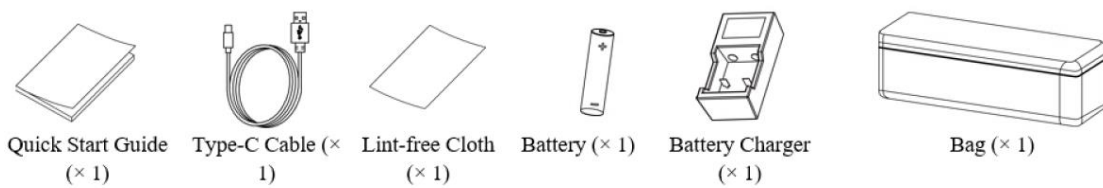

▪ Accessories