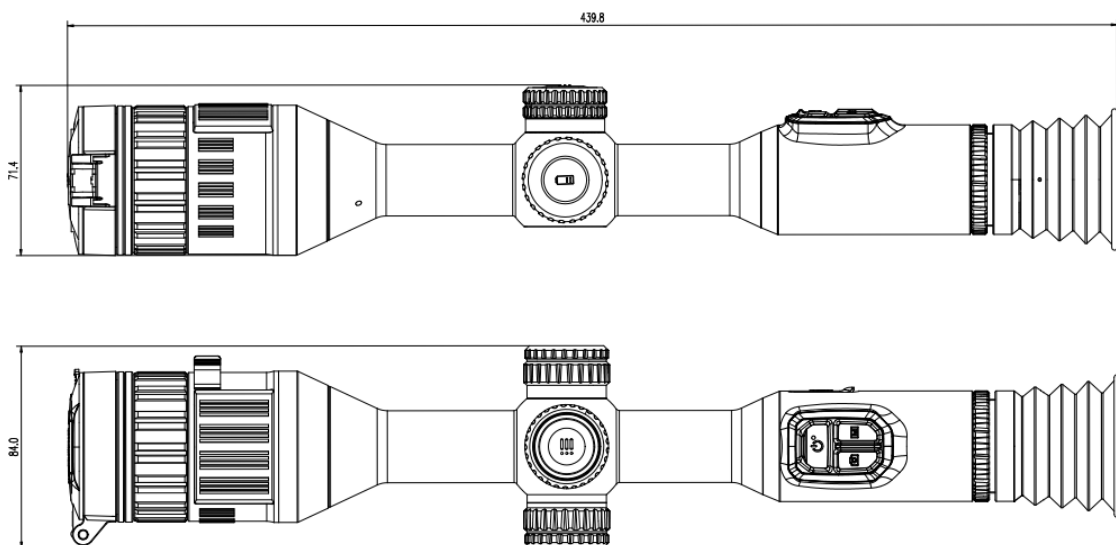

# Specification

Main	
Max. Resolution	3840 × 2160
Frame Rate	50 Hz
Lens (Focal Length)	50 mm, F1.2 to 2.5 Adjustable Aperture
Detection Range	Day: 1000 m
Min. Focusing Distance	10 m
Magnification	3.5x to 28.0x (8x) Support Continuous Zooming
Field of View	8.8° × 5.0°/15.3 m × 8.6 m @100 m
Image Display	
Display	1920 × 1080, 0.49 inch, OLED
Image Mode	Day, Night
Exit Pupil	6 mm
Eye Relief	55 mm
Diopter (Range)	-5 D to 5 D
System	
Record Video	On-board Video Recording
Record Video Resolution	1920 × 1080
Capture Snapshot	Yes
Audio Recording	Yes
Recoil-activation Recording	Yes
Standby Mode	Yes
Storage	Built-in EMMC (64 GB)
PIP	Yes
Freeze Zeroing	Yes
Distance Measurement	NA
Zeroing Profiles	5
Max. Recoil	1000 g/0.4 ms
Hotspot	Yes
Ballistic Calculation	NA
Power Supply	
Battery Type	Two Rechargeable Lithium Batteries (Internal), One Replaceable and Rechargeable 18650 Battery (External)
Battery Operating Time	11 hours of Continuous Running (@25°C, Hotspot off)
Power Supply	5 VDC/2 A, USB Type-C Interface
General	
Mounting	Standard 30 mm
Protection Level	IP67

Working Temperature	-30°C to 55°C (-22°F to 131°F)
Dimension	439.8 mm × 71.4 mm × 84.0 mm
Weight	1080 g without External Battery
<b>Laser Rangefinder</b>	
Safety Class for Laser	NA
Wavelength	NA
Max. Measuring Range	NA
Measurement Accuracy	NA
Min. Measuring Range	NA

## ▪ Dimension