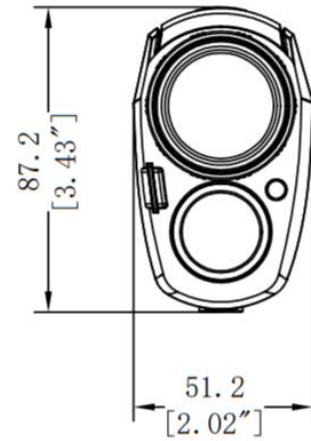

▪ Specification

Thermal Module	
Image Sensor	VOx Uncooled Focal Plane Arrays
Max. Resolution	640 × 512
Frame Rate	50 Hz
Pixel Interval	12 μm
Response Waveband	8 μm to 14 μm
NETD	<35 mK (@25°C, F# = 1.0)
Lens (Focal Length)	35 mm
Detection Range	1800 m
Focus Mode	Manual
Field of View	10.97° × 8.82° (H × V)
Min. Focusing Distance	3 m
Aperture	F1.0
Magnification	2.0
Digital Zoom	1 ×, 2 ×, 4 ×, 8 ×
Optical Module	
Image Sensor	1/2" Progressive Scan CMOS
Focal Length	22 mm
Wavelength	400 nm to 1000 nm
Max. Resolution	1920 × 1080
Min. Illumination	0.001 Lux @ F1.0
Image Display	
Frame Frequency	50 Hz
Display	0.39 inch, OLED, 1024 × 768
Image Mode	White Hot, Black Hot, Red Hot, Fusion, Visible, Image Fusion
FFC (Flat Field Correction) Mode	Auto, Manual, External Correction
Smart Function	
Hot Spot	Yes
Hot Track	Yes
Standby Mode	Yes
System	
Record Video	Yes
Capture Snapshot	Yes
Built-in Memory	16 GB
Power Supply	
Power	Removable Battery
Battery Type	One 18650 battery
Battery Operating Time	4.5 hours
General	
Protection Level	IP67
Dimension	87.2 mm × 51.2 mm × 167.8 mm (3.43 inch × 2.02 inch × 6.61 inch)
Weight	480 g
Working Temperature	-30 to 55°C
Eye-Relief	19.5 mm

- **Available Model**

- GQ35

- **Dimension**

Unit: mm [inch]

COMPLIANCE NOTICE: The thermal series products might be subject to export controls in various countries or regions, including without limitation, the United States, European Union, United Kingdom and/or other member countries of the Wassenaar Arrangement. Please consult your professional legal or compliance expert or local government authorities for any necessary export license requirements if you intend to transfer, export, re-export the thermal series products between different countries.