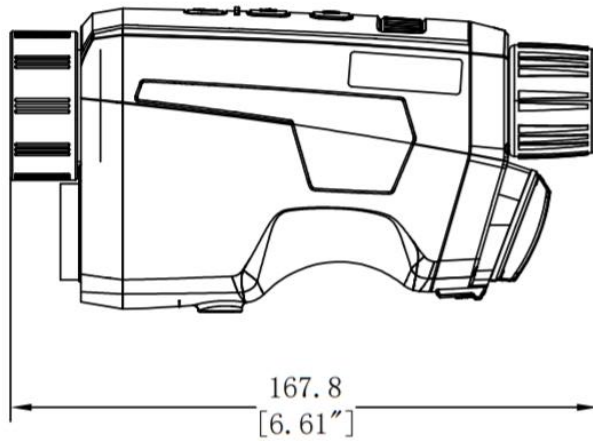

- **Available Model**

- GQ35

- **Dimension**

Unit: mm [inch]

COMPLIANCE NOTICE: The thermal series products might be subject to export controls in various countries or regions, including without limitation, the United States, European Union, United Kingdom and/or other member countries of the Wassenaar Arrangement. Please consult your professional legal or compliance expert or local government authorities for any necessary export license requirements if you intend to transfer, export, re-export the thermal series products between different countries.