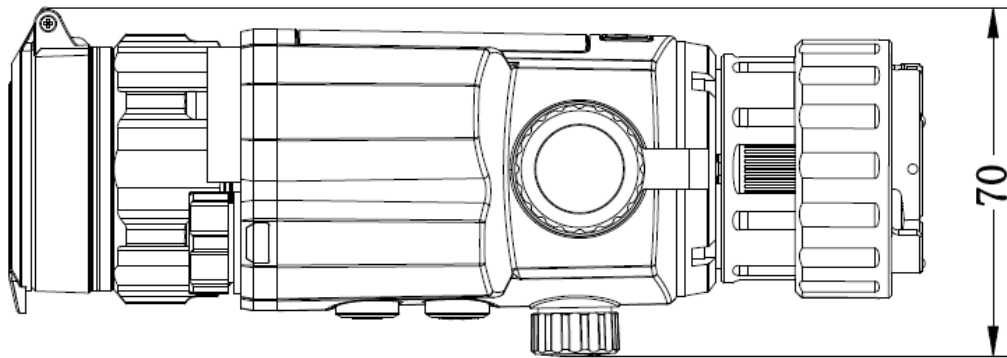

Unit: mm [inch]

Accessories

Optional Accessories