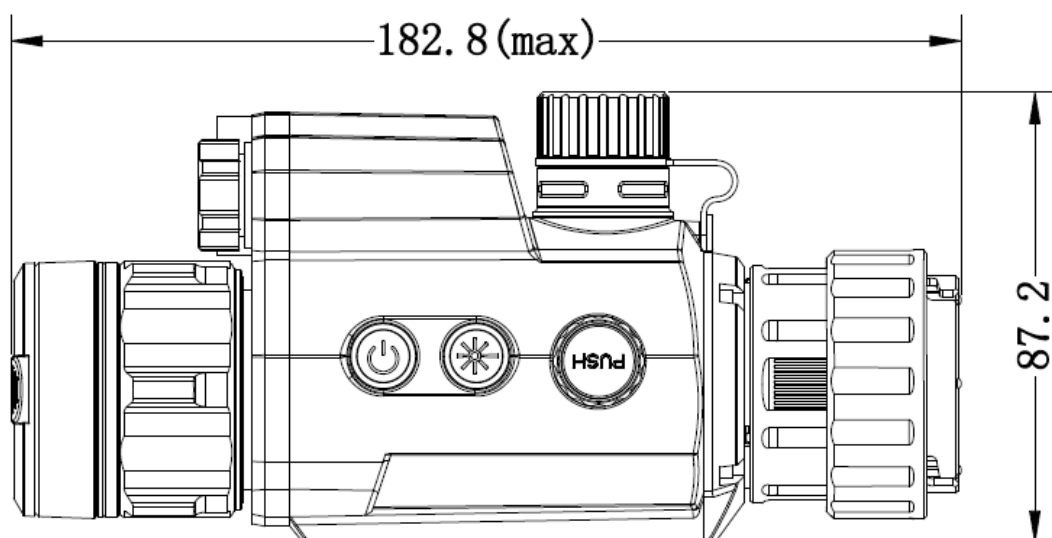

## Specification

MAIN	
MAX. RESOLUTION	2560 × 1440
LENS (FOCAL LENGTH)	32 mm
FIELD OF VIEW	9.9° × 7.5°
MIN. FOCUSING DISTANCE	3 m
FRAME RATE	25 Hz
APERTURE	F1.2
MAGNIFICATION	1×
DETECTION RANGE	400 m (with IR 850 nm ON)
IMAGE DISPLAY	
DISPLAY	1920 × 1080 resolution 0.49" OLED
IMAGE MODE	Day, Night, Auto, Defog
EXIT PUPIL	22 mm
EYE RELIEF	10 mm
DIOPTER (RANGE)	N/A
SYSTEM	
DIGITAL ZOOM	1×
CAPTURE SNAPSHOT	Yes
STANDBY MODE	Yes
RECOIL-ACTIVATION RECORDING	Yes
RETICLE	No
RECORD VIDEO RESOLUTION	Yes
FREEZE ZEROING	No
STORAGE	Built-in eMMC (64 GB)
PIP	No
AUDIO RECORDING	Yes
MAX. RECOIL	750 g
HOTSPOT	Yes
POWER SUPPLY	
BATTERY TYPE	One Rechargeable Li-ion battery
BATTERY OPERATING TIME	5.5 hours continuous running (@ 25°C, Hotspot, IR Emitter, Laser Rangefinder OFF)
OVERVOLTAGE PROTECTION	Yes

TYPE-C POWER SUPPLY	5 VDC/2 A, USB Type-C interface Supports external power supply
<b>GENERAL</b>	
WORKING TEMPERATURE	-30°C to 55°C (-22°F to 131°F)
DIMENSION	182.8 mm × 70 mm × 87.2 mm (7.2" × 2.76" × 3.43")
WEIGHT	≤ 477 g without eyepiece and batteries
PROTECTION LEVEL	IP67
<b>LASER RANGEFINDER</b>	
SAFETY CLASS FOR LASER	Class 1
WAVE LENGTH	905 nm
MAX. MEASURING RANGE	1000 m
MEASUREMENT ACCURACY	± 4‰
MIN. MEASURING RANGE	10 m

## Dimension

Unit: mm [inch]