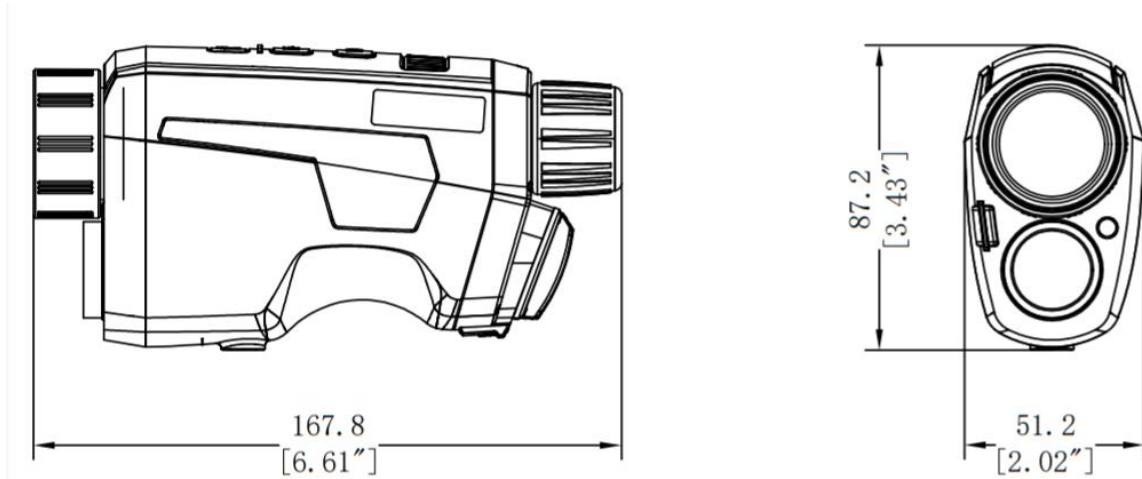

▪ Specification

Thermal Module	
Image Sensor	VOx Uncooled Focal Plane Arrays
Max. Resolution	384 × 288
Frame Rate	50 Hz
Pixel Interval	12 μm
Response Waveband	8 μm to 14 μm
NETD	<35 mK (@25°C, F# = 1.0)
Lens (Focal Length)	35 mm
Detection Range	1800 m
Focus Mode	Manual
Field of View	7.5° × 5.7° (H × V)
Min. Focusing Distance	3 m
Aperture	F1.0
Magnification	3.35
Digital Zoom	1 ×, 2 ×, 4 ×, 8 ×
Optical Module	
Image Sensor	1/2" Progressive Scan CMOS
Focal Length	22 mm
Wavelength	400 nm to 1000 nm
Max. Resolution	1920 × 1080
Min. Illumination	0.001 Lux @ F1.0
Image Display	
Frame Frequency	50 Hz
Display	0.39 inch, OLED, 1024 × 768
Image Mode	White Hot, Black Hot, Red Hot, Fusion, Visible, Image Fusion
FFC (Flat Field Correction) Mode	Auto, Manual, External Correction
Smart Function	
Hot Spot	Yes
Hot Track	Yes
Standby Mode	Yes
System	
Record Video	Yes
Capture Snapshot	Yes
Built-in Memory	16 GB
Power Supply	
Power	Removable Battery
Battery Type	One 18650 battery
Battery Operating Time	5 hours
General	
Protection Level	IP67
Dimension	87.2 mm × 51.2 mm × 167.8 mm (3.43 inch × 2.02 inch × 6.61 inch)
Weight	480 g
Working Temperature	-30 to 55°C
Eye-Relief	19.5 mm

▪ **Available Model**

- GH35

▪ **Dimension**

Unit: mm [inch]

COMPLIANCE NOTICE: The thermal series products might be subject to export controls in various countries or regions, including without limitation, the United States, European Union, United Kingdom and/or other member countries of the Wassenaar Arrangement. Please consult your professional legal or compliance expert or local government authorities for any necessary export license requirements if you intend to transfer, export, re-export the thermal series products between different countries.