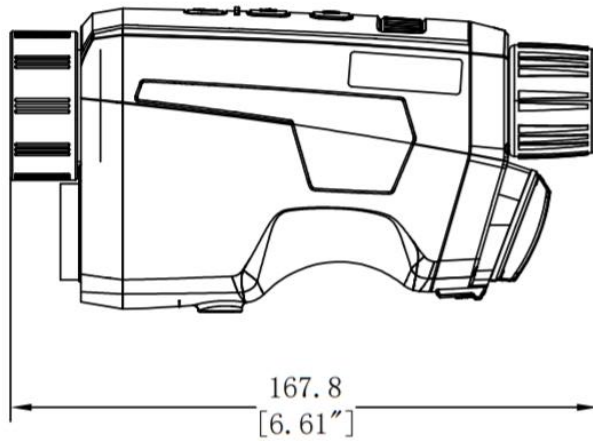

▪ Specification

Thermal Module	
Image Sensor	VOx Uncooled Focal Plane Arrays
Max. Resolution	640 × 512
Frame Rate	50 Hz
Pixel Interval	12 μm
Response Waveband	8 μm to 14 μm
NETD	<35 mK (@25°C, F# = 1.0)
Lens (Focal Length)	35 mm
Detection Range	1800 m
Focus Mode	Manual
Field of View	10.97° × 8.82° (H × V)
Min. Focusing Distance	3 m
Aperture	F1.0
Magnification	2.0
Digital Zoom	1 ×, 2 ×, 4 ×, 8 ×
Optical Module	
Image Sensor	1/2" Progressive Scan CMOS
Focal Length	22 mm
Wavelength	400 nm to 1000 nm
Max. Resolution	1920 × 1080
Min. Illumination	0.001 Lux @ F1.0
Image Display	
Frame Frequency	50 Hz
Display	0.39 inch, OLED, 1024 × 768
Image Mode	White Hot, Black Hot, Red Hot, Fusion, Visible, Image Fusion
FFC (Flat Field Correction) Mode	Auto, Manual, External Correction
Smart Function	
Hot Spot	Yes
Hot Track	Yes
Standby Mode	Yes
System	
Record Video	Yes
Capture Snapshot	Yes
Built-in Memory	16 GB
Power Supply	
Power	Removable Battery
Battery Type	One 18650 battery
Battery Operating Time	4.5 hours
General	
Protection Level	IP67
Dimension	87.2 mm × 51.2 mm × 167.8 mm (3.43 inch × 2.02 inch × 6.61 inch)
Weight	480 g
Working Temperature	-30 to 55°C
Eye-Relief	19.5 mm

- Available Model

- GQ35

- Dimension

Unit: mm [inch]

COMPLIANCE NOTICE: The thermal series products might be subject to export controls in various countries or regions, including without limitation, the United States, European Union, United Kingdom and/or other member countries of the Wassenaar Arrangement. Please consult your professional legal or compliance expert or local government authorities for any necessary export license requirements if you intend to transfer, export, re-export the thermal series products between different countries.