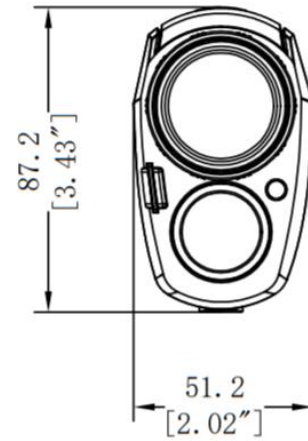

Battery

- Built-in rechargeable lithium battery
- 4.5 hours continuous running with CVBS, Wi-Fi hot spot function off (@25°C)

Function

- Wi-Fi hot spot
- Built-in EMMC v5.1 Interface with large memory (16 GB), support picture snapshot and video
- Recording
- Digital zoom
- Type-C Interface
- Control knob

- Available Model

- GQ35

- Dimension

Unit: mm [inch]

COMPLIANCE NOTICE: The thermal series products might be subject to export controls in various countries or regions, including without limitation, the United States, European Union, United Kingdom and/or other member countries of the Wassenaar Arrangement. Please consult your professional legal or compliance expert or local government authorities for any necessary export license requirements if you intend to transfer, export, re-export the thermal series products between different countries.