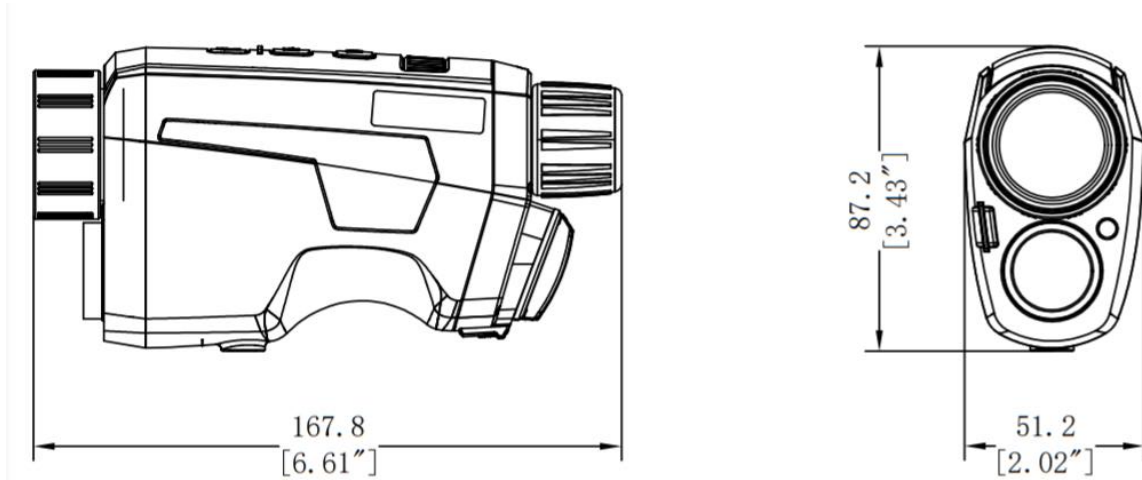

▪ Specification

Thermal Module	
Image Sensor	VOx Uncooled Focal Plane Arrays
Max. Resolution	640 × 512
Frame Rate	50 Hz
Pixel Interval	12 μm
Response Waveband	8 μm to 14 μm
NETD	<35 mK (@25°C, F# = 1.0)
Lens (Focal Length)	35 mm
Detection Range	1800 m
Focus Mode	Manual
Field of View	10.97° × 8.82° (H × V)
Min. Focusing Distance	3 m
Aperture	F1.0
Magnification	2.0
Digital Zoom	1 ×, 2 ×, 4 ×, 8 ×
Optical Module	
Image Sensor	1/2" Progressive Scan CMOS
Focal Length	22 mm
Wavelength	400 nm to 1000 nm
Max. Resolution	1920 × 1080
Min. Illumination	0.001 Lux @ F1.0
Image Display	
Frame Frequency	50 Hz
Display	0.39 inch, OLED, 1024 × 768
Image Mode	White Hot, Black Hot, Red Hot, Fusion, Visible, Image Fusion
FFC (Flat Field Correction) Mode	Auto, Manual, External Correction
Smart Function	
Hot Spot	Yes
Hot Track	Yes
Standby Mode	Yes
System	
Record Video	Yes
Capture Snapshot	Yes
Built-in Memory	16 GB
Power Supply	
Power	Removable Battery
Battery Type	One 18650 battery
Battery Operating Time	4.5 hours
General	
Protection Level	IP67
Dimension	87.2 mm × 51.2 mm × 167.8 mm (3.43 inch × 2.02 inch × 6.61 inch)
Weight	480 g
Working Temperature	-30 to 55°C
Eye-Relief	19.5 mm

- **Available Model**

- GQ35

- **Dimension**

Unit: mm [inch]

COMPLIANCE NOTICE: The thermal series products might be subject to export controls in various countries or regions, including without limitation, the United States, European Union, United Kingdom and/or other member countries of the Wassenaar Arrangement. Please consult your professional legal or compliance expert or local government authorities for any necessary export license requirements if you intend to transfer, export, re-export the thermal series products between different countries.