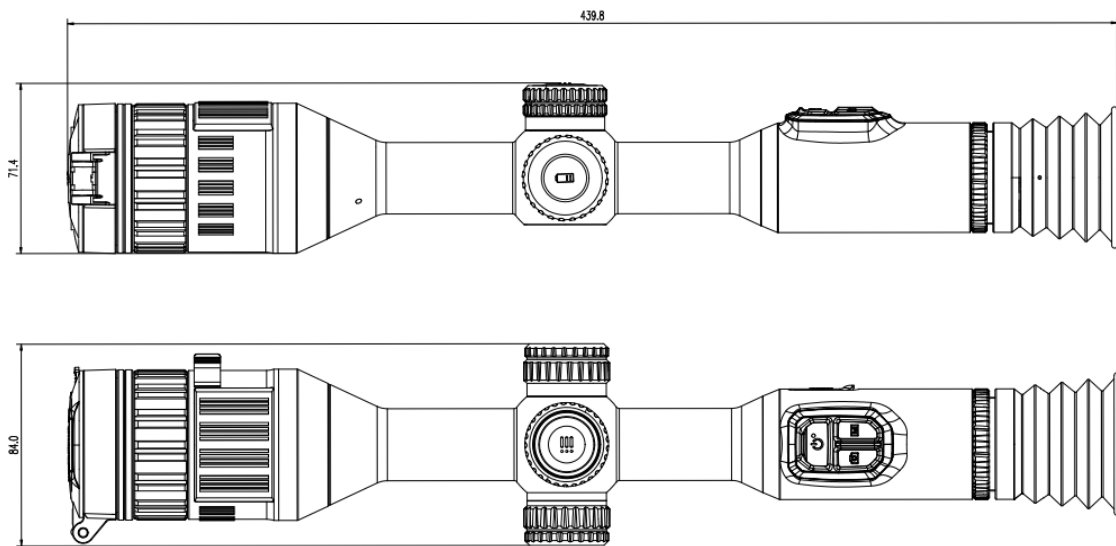

Working Temperature	-30°C to 55°C (-22°F to 131°F)
Dimension	439.8 mm × 71.4 mm × 84.0 mm
Weight	1080 g without External Battery
Laser Rangefinder	
Safety Class for Laser	NA
Wavelength	NA
Max. Measuring Range	NA
Measurement Accuracy	NA
Min. Measuring Range	NA

▪ Available Model

HM-TR3F-50S2/WV-A50E

▪ Dimension