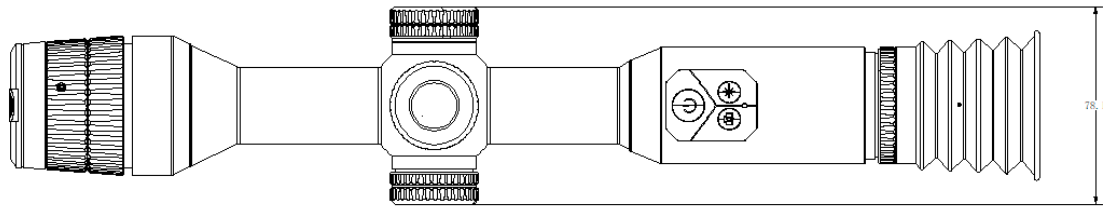

Unit: mm

Accessory

COMPLIANCE NOTICE: The thermal series products might be subject to export controls in various countries or regions, including without limitation, the United States, European Union, United Kingdom and/or other member countries of the Wassenaar Arrangement. Please consult your professional legal or compliance expert or local government authorities for any necessary export license requirements if you intend to transfer, export, re-export the thermal series products between different countries.