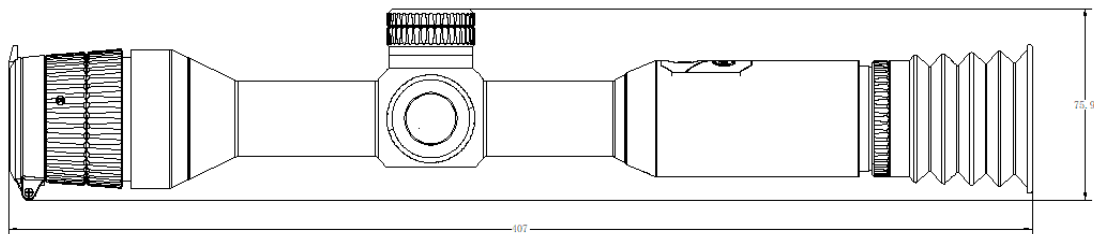

HOTSPOT	Yes
UNIFORMITY CORRECTION	Auto, Manual, External Correction
HOT TRACK	Yes
RETICLE	Yes
POWER SUPPLY	
BATTERY TYPE	Two rechargeable Lithium batteries (internal) and one replaceable CR123A (external)
BATTERY OPERATING TIME	15 hours continuous running (@25°C, Wi-Fi off)
BATTERY CAPACITY DISPLAY	Yes
ANTI-REVERSE BATTERY CONNECTION	Yes
OVERVOLTAGE PROTECTION	Yes
TYPE-C POWER SUPPLY	5 VDC/2 A, USB Type-C interface Supports QC3.0
GENERAL	
WORK TEMPERATURE/HUMIDITY	-30°C to 55°C (-22°F to 131°F)
PROTECTION LEVEL	IP67
DIMENSION	407 mm × 78.1 mm × 75.9 mm (16.02" × 3.07" × 2.99")
WEIGHT	890 g without eyepiece and CR123A

Available Model

HM-TR33-35XG/W-SH35

Dimension